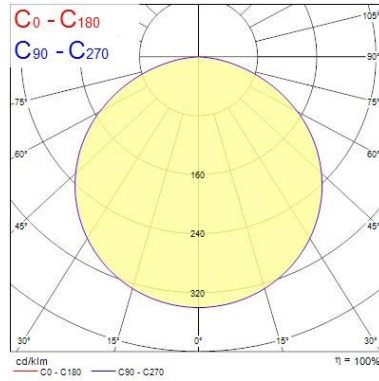

LumiStrip HO IP20 5M WW
3036968

Operating temperature range (°C)	-25 to +50
Certifications	EUNEW010
ETIM Class	EC002706
E-number FI	4271127
E-number SE	7503258

Optical data

Fixture luminous flux (lm)	7170 (1434/metre)
LOR (%)	100
Colour temperature (K)	3000
Light colour	Warm White
CRI (Ra)	80
Colour Consistency (SDCM)	3
Adjustable chromaticity	N
Beam Angle (°)	120
Distribution type	Direct

Physical data

IP rating	IP20
Nominal Product Length (mm)	5000
Nominal Product Width (mm)	12
Nominal Product Height (mm)	3
Weight (kg)	0.126

Packaging

Single packaging type	Carton
Product EAN number	8711971369684
Packaging single length / height (cm)	25.0
Packaging single width (cm)	23.4
Packaging single depth (cm)	2.5
DUN14 (outer)	18711971369681
Units per outer package	16
Packaging outer length / height (cm)	42.9
Packaging outer width (cm)	27.1
Packaging outer depth (cm)	30.5

PHOTOMETRY

LumiStrip High Output LumiStrip HO IP20 5M WW 3036968

0.5	1.60	E(0°) E(C0)	975 73
1.0	3.20	E(0°) E(C0)	244 18
1.5	4.80	E(0°) E(C0)	108 8
2.0	6.40	E(0°) E(C0)	61 5
2.5	8.00	E(0°) E(C0)	39 3
3.0	9.60	E(0°) E(C0)	27 2

Distance [m] Cone diameter [m] Illuminance [lx]

— C0 - C180 (Half beam angle: 116.0°)

TECHNICAL DRAWINGS

Lumiance 3036968

This luminaire contains built in LED lamps.

}
LED

The lamps cannot be changed in the luminaire.