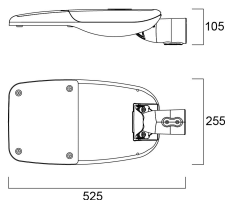

Skyline Street - Small

Skyline Street S 1-5klm NW WR35 I 9022
0066612

Nominal Product Length (mm)	525
Nominal Product Width (mm)	255
Nominal Product Height (mm)	105
Weight (kg)	6.0
Wind Area (m ²)	0.034

Packaging

Single packaging type	Carton
Product EAN number	5410288666129
Packaging single length / height (cm)	52.5
Packaging single width (cm)	25.5
Packaging single depth (cm)	10.5
DUN14 (outer)	05410288666129
Units per outer package	1
Packaging outer length / height (cm)	52.5
Packaging outer width (cm)	25.5
Packaging outer depth (cm)	10.5

Safety data

Optimal operating condition (°C)	-40-50
----------------------------------	--------

PHOTOMETRY

TECHNICAL DRAWINGS

Skyline Street - Small

Skyline Street S 1-5klm NW WR35 I 9022

0066612

SYLVANIA 0066612