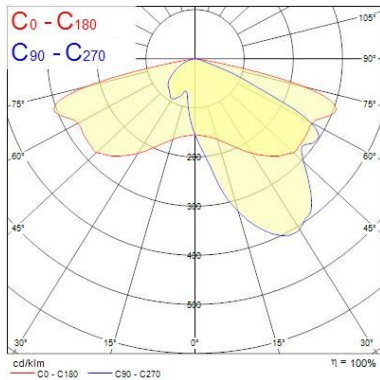

Skyline Street - Small

Skyline Street S 1-5klm NW WR35 I 9022
0066612

Nominal Product Length (mm)	525
Nominal Product Width (mm)	255
Nominal Product Height (mm)	105
Weight (kg)	6.0
Wind Area (m²)	0.034

Packaging

Single packaging type	Carton
Product EAN number	5410288666129
Packaging single length / height (cm)	52.5
Packaging single width (cm)	25.5
Packaging single depth (cm)	10.5
DUN14 (outer)	05410288666129
Units per outer package	1
Packaging outer length / height (cm)	52.5
Packaging outer width (cm)	25.5
Packaging outer depth (cm)	10.5

Safety data

Optimal operating condition (°C)	-40-50

PHOTOMETRY

TECHNICAL DRAWINGS