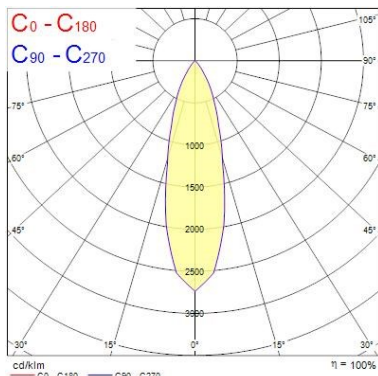

### Optical data

Fixture luminous flux (lm)	1170
Luminaire efficacy (lm/W)	98
LOR (%)	100
Colour temperature (K)	4000
CRI (Ra)	85
Adjustable chromaticity	N
Beam Angle (°)	28
Distribution type	Direct
Luminous flux (emergency) (lm)	344
Emergency duration (h)	3

### Physical data

Housing colour	Black Trim
IP rating	IP20
IK rating	IK02
Diffuser finish	Black Trim
Reflector finish	Aluminium
Nominal Product Height (mm)	72
Weight (kg)	1.39
Recessed Depth (mm)	72

### PHOTOMETRY

Distance [m]	Cone diameter [m]	E(0°) E(C0)	2067 866
0.5	0.36	19.8°	2067 866
1.0	0.71	19.8°	517 216
1.5	1.07	19.8°	230 96
2.0	1.42	19.8°	129 54
2.5	1.78	19.8°	83 35
3.0	2.14	19.8°	57 24

Distance [m] Cone diameter [m] Illuminance [lx]  
C0 - C180 (Half beam angle: 39.2°)