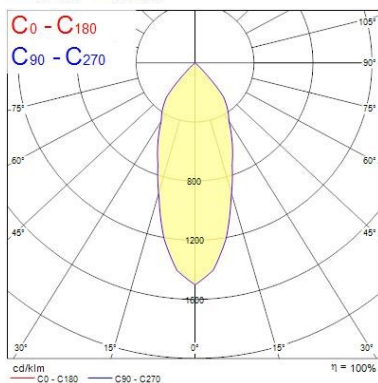

### Optical data

Fixture luminous flux (lm)	1170
Luminaire efficacy (lm/W)	98
LOR (%)	100
Colour temperature (K)	4000
CRI (Ra)	85
Adjustable chromaticity	N
Beam Angle (°)	28
Distribution type	Direct
Luminous flux (emergency) (lm)	344
Emergency duration (h)	3

### PHOTOMETRY

Distance [m]	Cone diameter [m]	E(0°) E(C0)	2067 866
0.5	0.36	19.8°	2067 866
1.0	0.71	19.8°	517 216
1.5	1.07	19.8°	230 96
2.0	1.42	19.8°	129 54
2.5	1.78	19.8°	83 35
3.0	2.14	19.8°	57 24

Distance [m] Cone diameter [m] Illuminance [lx]  
C0 - C180 (Half beam angle: 39.2°)