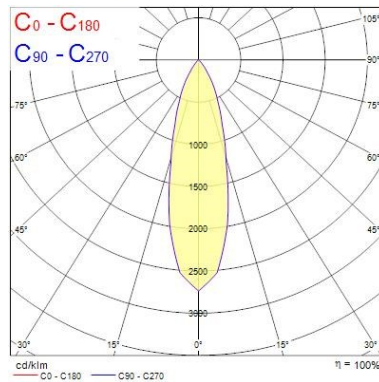

Myriad V Residential LED - Housing only MYRDHS ST 4K PHDMEM BLK 2058015

Packaging single depth (cm)	17.5
DUN14 (outer)	05025768580156
Units per outer package	1
Packaging outer length / height (cm)	17.5
Packaging outer width (cm)	15.0
Packaging outer depth (cm)	17.5

PHOTOMETRY

TECHNICAL DRAWINGS