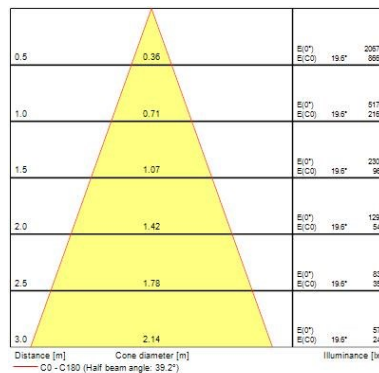

Optical data

Fixture luminous flux (lm)	1170
Luminaire efficacy (lm/W)	98
LOR (%)	100
Colour temperature (K)	4000
CRI (Ra)	85
Adjustable chromaticity	N
Beam Angle (°)	28
Distribution type	Direct
Luminous flux (emergency) (lm)	344
Emergency duration (h)	3

Lifetime data

Average life (Nominal) (h)	50000
----------------------------	-------

Physical data

Housing colour	Black Trim
IP rating	IP20
IK rating	IK02
Diffuser finish	Black Trim
Reflector finish	Aluminium
Nominal Product Height (mm)	72
Weight (kg)	1.39
Recessed Depth (mm)	72

Packaging single depth (cm)	17.5
DUN14 (outer)	05025768580156
Units per outer package	1
Packaging outer length / height (cm)	17.5
Packaging outer width (cm)	15.0
Packaging outer depth (cm)	17.5

PHOTOMETRY