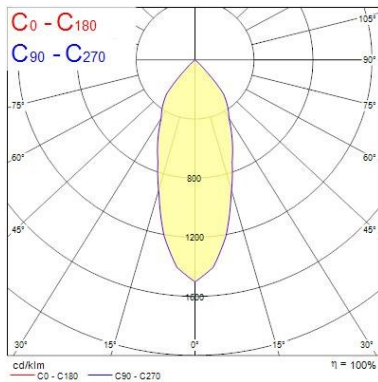

Myriad V Residential LED - Housing only MYRDHS ST 4K PHDMEM BLK 2058015

Packaging single depth (cm)	17.5
DUN14 (outer)	05025768580156
Units per outer package	1
Packaging outer length / height (cm)	17.5
Packaging outer width (cm)	15.0
Packaging outer depth (cm)	17.5

PHOTOMETRY

TECHNICAL DRAWINGS