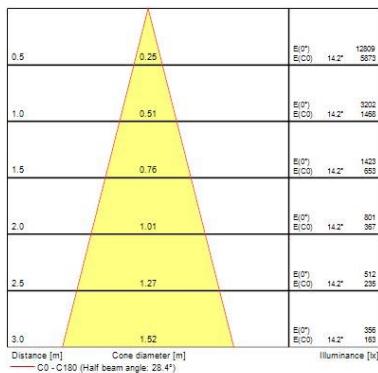

Optical data

Fixture luminous flux (lm)	1170
Luminaire efficacy (lm/W)	98
LOR (%)	100
Colour temperature (K)	4000
CRI (Ra)	85
Adjustable chromaticity	N
Beam Angle (°)	28
Distribution type	Direct
Luminous flux (emergency) (lm)	344
Emergency duration (h)	3

Lifetime data

Average life (Nominal) (h)	50000
----------------------------	-------

Physical data

Housing colour	Black Trim
IP rating	IP20
IK rating	IK02
Diffuser finish	Black Trim
Reflector finish	Aluminium
Nominal Product Height (mm)	72
Weight (kg)	1.39
Recessed Depth (mm)	72

Packaging single depth (cm)	17.5
DUN14 (outer)	05025768580156
Units per outer package	1
Packaging outer length / height (cm)	17.5
Packaging outer width (cm)	15.0
Packaging outer depth (cm)	17.5

PHOTOMETRY