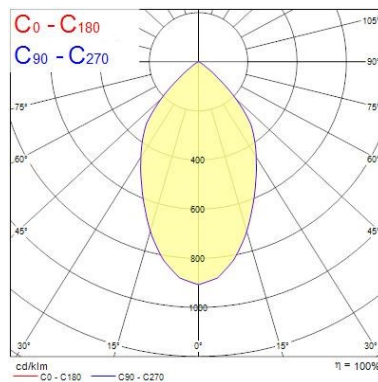

Expospot 90 adjustable

EXPOSPOT 90 ADJUSTABLE HO RA80 3000K WB WHITE

0060287

Lifetime data

Lumen maintenance - L70 B50	60000
Lumen maintenance - L70 B20	60000
Lumen maintenance - L70 B10	60000
Lumen maintenance - L80 B50	60000
Lumen maintenance - L80 B20	60000
Lumen maintenance - L80 B10	60000
Lumen maintenance - L90 B50	60000
Lumen maintenance - L90 B20	60000
Lumen maintenance - L90 B10	55000

Physical data

Housing colour	White
IP rating	IP20
IK rating	IK02
Reflector finish	Metallised
Nominal Product Width (mm)	150
Nominal Product Height (mm)	104
Weight (kg)	0.77
Recessed Depth (mm)	104

Packaging

Single packaging type	Carton
Product EAN number	5410288602875
Packaging single length / height (cm)	18.0
Packaging single width (cm)	18.0
Packaging single depth (cm)	16.0
DUN14 (outer)	05410288602875
Units per outer package	1
Packaging outer length / height (cm)	18.0
Packaging outer width (cm)	18.0
Packaging outer depth (cm)	16.0

PHOTOMETRY