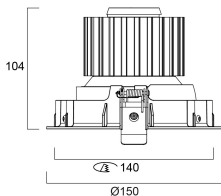

Physical data

Housing colour	White
IP rating	IP20
IK rating	IK02
Reflector finish	Metallised
Nominal Product Width (mm)	150
Nominal Product Height (mm)	104
Weight (kg)	0.77
Recessed Depth (mm)	104

Packaging

Single packaging type	Carton
Product EAN number	5410288602875
Packaging single length / height (cm)	18.0
Packaging single width (cm)	18.0
Packaging single depth (cm)	16.0
DUN14 (outer)	05410288602875
Units per outer package	1
Packaging outer length / height (cm)	18.0
Packaging outer width (cm)	18.0
Packaging outer depth (cm)	16.0

PHOTOMETRY

Expospot 90 adjustable

EXPOSPOT 90 ADJUSTABLE HO RA80 3000K WB WHITE

0060287

TECHNICAL DRAWINGS

SYLVANIA 0060287

 This luminaire contains built in LED lamps.

 } LED