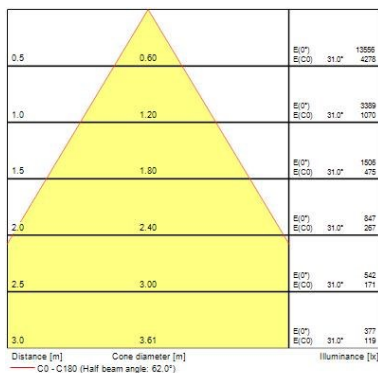

Expospot 90 adjustable

EXPOSPOT 90 ADJUSTABLE HO RA80 3000K WB WHITE

0060287

Lifetime data

Lumen maintenance - L70 B50	60000
Lumen maintenance - L70 B20	60000
Lumen maintenance - L70 B10	60000
Lumen maintenance - L80 B50	60000
Lumen maintenance - L80 B20	60000
Lumen maintenance - L80 B10	60000
Lumen maintenance - L90 B50	60000
Lumen maintenance - L90 B20	60000
Lumen maintenance - L90 B10	55000

Physical data

Housing colour	White
IP rating	IP20
IK rating	IK02
Reflector finish	Metallised
Nominal Product Width (mm)	150
Nominal Product Height (mm)	104
Weight (kg)	0.77
Recessed Depth (mm)	104

Packaging

Single packaging type	Carton
Product EAN number	5410288602875
Packaging single length / height (cm)	18.0
Packaging single width (cm)	18.0
Packaging single depth (cm)	16.0
DUN14 (outer)	05410288602875
Units per outer package	1
Packaging outer length / height (cm)	18.0
Packaging outer width (cm)	18.0
Packaging outer depth (cm)	16.0

PHOTOMETRY