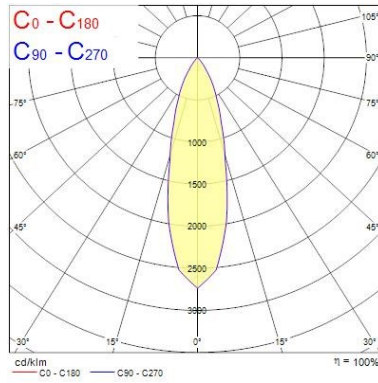

Optical data

Fixture luminous flux (lm)	1170
Luminaire efficacy (lm/W)	117
LOR (%)	100
Colour temperature (K)	4000
CRI (Ra)	85
Adjustable chromaticity	N
Beam Angle (°)	28
Distribution type	Direct

Electrical data

Lifetime data

Average life (Nominal) (h)	50000
-----------------------------------	-------

Physical data

Housing colour	Black Trim
IP rating	IP20
IK rating	IK02
Diffuser finish	Black Trim
Reflector finish	Aluminium
Nominal Product Height (mm)	72
Weight (kg)	0.39
Recessed Depth (mm)	72

Myriad V Residential LED - Housing only MYRDHS ST 4K DALI BLK 2058014

Packaging outer depth (cm)

17.5

PHOTOMETRY

0.5	0.25	E(0°) E(14.2°)	12039 5873
1.0	0.51	E(0°) E(14.2°)	3202 1488
1.5	0.76	E(0°) E(14.2°)	1423 653
2.0	1.01	E(0°) E(14.2°)	801 387
2.5	1.27	E(0°) E(14.2°)	512 238
3.0	1.52	E(0°) E(14.2°)	356 163

Distance [m] Cone diameter [m] Illuminance [lx]

— C0 - C180 (Half beam angle: 28.4°)

TECHNICAL DRAWINGS

Dimensions (mm)

Myriad V Residential LED - Housing only MYRDHS ST 4K DALI BLK 2058014

Concord 2058014