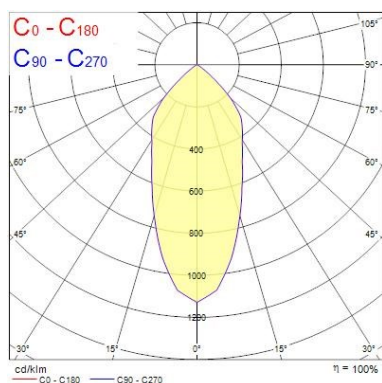

Expospot 90 adjustable

EXPOSPOT 90 ADJUSTABLE HO RA80 3000K MB WHITE

0060286

Lifetime data

Lumen maintenance - L70 B50	60000
Lumen maintenance - L70 B20	60000
Lumen maintenance - L70 B10	60000
Lumen maintenance - L80 B50	60000
Lumen maintenance - L80 B20	60000
Lumen maintenance - L80 B10	60000
Lumen maintenance - L90 B50	60000
Lumen maintenance - L90 B20	60000
Lumen maintenance - L90 B10	55000

Physical data

Housing colour	White
IP rating	IP20
IK rating	IK02
Reflector finish	Metallised
Nominal Product Width (mm)	150
Nominal Product Height (mm)	104
Weight (kg)	0.77
Recessed Depth (mm)	104

Packaging

Single packaging type	Carton
Product EAN number	5410288602868
Packaging single length / height (cm)	18.0
Packaging single width (cm)	18.0
Packaging single depth (cm)	16.0
DUN14 (outer)	05410288602868
Units per outer package	1
Packaging outer length / height (cm)	18.0
Packaging outer width (cm)	18.0
Packaging outer depth (cm)	16.0

PHOTOMETRY