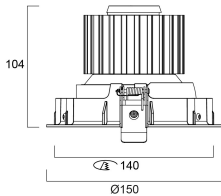

Physical data

Housing colour	White
IP rating	IP20
IK rating	IK02
Reflector finish	Metallised
Nominal Product Width (mm)	150
Nominal Product Height (mm)	104
Weight (kg)	0.77
Recessed Depth (mm)	104

Packaging

Single packaging type	Carton
Product EAN number	5410288602868
Packaging single length / height (cm)	18.0
Packaging single width (cm)	18.0
Packaging single depth (cm)	16.0
DUN14 (outer)	05410288602868
Units per outer package	1
Packaging outer length / height (cm)	18.0
Packaging outer width (cm)	18.0
Packaging outer depth (cm)	16.0

PHOTOMETRY

Expospot 90 adjustable

EXPOSPOT 90 ADJUSTABLE HO RA80 3000K MB WHITE

0060286

TECHNICAL DRAWINGS

SYLVANIA 0060286

 This luminaire contains built in LED lamps.

 } LED