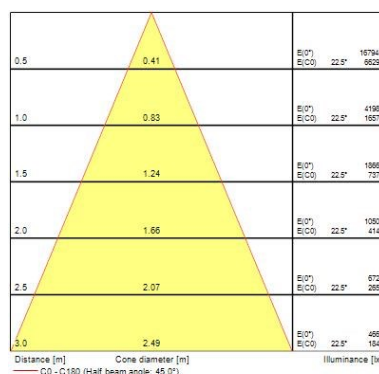

Expospot 90 adjustable

EXPOSPOT 90 ADJUSTABLE HO RA80 3000K MB WHITE

0060286

Lifetime data

Lumen maintenance - L70 B50	60000
Lumen maintenance - L70 B20	60000
Lumen maintenance - L70 B10	60000
Lumen maintenance - L80 B50	60000
Lumen maintenance - L80 B20	60000
Lumen maintenance - L80 B10	60000
Lumen maintenance - L90 B50	60000
Lumen maintenance - L90 B20	60000
Lumen maintenance - L90 B10	55000

Physical data

Housing colour	White
IP rating	IP20
IK rating	IK02
Reflector finish	Metallised
Nominal Product Width (mm)	150
Nominal Product Height (mm)	104
Weight (kg)	0.77
Recessed Depth (mm)	104

Packaging

Single packaging type	Carton
Product EAN number	5410288602868
Packaging single length / height (cm)	18.0
Packaging single width (cm)	18.0
Packaging single depth (cm)	16.0
DUN14 (outer)	05410288602868
Units per outer package	1
Packaging outer length / height (cm)	18.0
Packaging outer width (cm)	18.0
Packaging outer depth (cm)	16.0

PHOTOMETRY