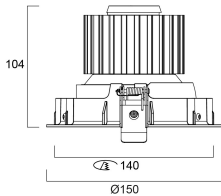

Expospot 90 adjustable

EXPOSPOT 90 ADJUSTABLE HE RA90 4000K WB WHITE

0060272

TECHNICAL DRAWINGS

SYLVANIA 0060272

This luminaire contains built in LED lamps.

} **LED**

The lamps cannot be changed in the luminaire.

874/2012