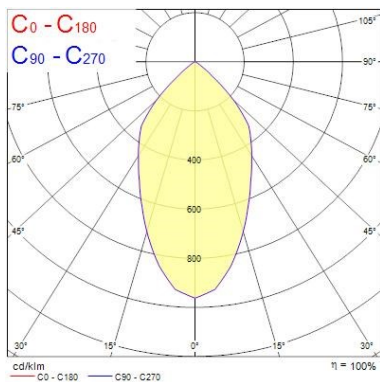

Expospot 90 adjustable

EXPOSPOT 90 ADJUSTABLE HE RA90 4000K WB WHITE

0060272

Lifetime data

Lumen maintenance - L70 B50	60000
Lumen maintenance - L70 B20	60000
Lumen maintenance - L70 B10	60000
Lumen maintenance - L80 B50	60000
Lumen maintenance - L80 B20	60000
Lumen maintenance - L80 B10	60000
Lumen maintenance - L90 B50	60000
Lumen maintenance - L90 B20	60000
Lumen maintenance - L90 B10	55000

Physical data

Housing colour	White
IP rating	IP20
IK rating	IK02
Reflector finish	Metallised
Nominal Product Width (mm)	150
Nominal Product Height (mm)	104
Weight (kg)	0.77
Recessed Depth (mm)	104

Packaging

Single packaging type	Carton
Product EAN number	5410288602721
Packaging single length / height (cm)	18.0
Packaging single width (cm)	18.0
Packaging single depth (cm)	16.0
DUN14 (outer)	05410288602721
Units per outer package	1
Packaging outer length / height (cm)	18.0
Packaging outer width (cm)	18.0
Packaging outer depth (cm)	16.0

PHOTOMETRY

Distance [m]	Cone diameter [m]	Illuminance [lx]
0.5	0.55	10990 2748
1.0	1.09	2748 931
1.5	1.64	1221 414
2.0	2.18	687 233
2.5	2.73	440 149
3.0	3.27	305 103