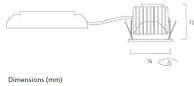

TECHNICAL DRAWINGS