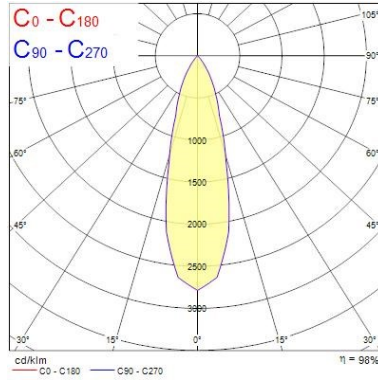

Optical data

Fixture luminous flux (lm)	1119
Luminaire efficacy (lm/W)	112
LOR (%)	100
Colour temperature (K)	3000
CRI (Ra)	85
Adjustable chromaticity	N
Beam Angle (°)	28
Distribution type	Direct

Electrical data

Lifetime data

Average life (Nominal) (h)	50000
-----------------------------------	-------

Physical data

Housing colour	Black Trim
IP rating	IP20
IK rating	IK02
Diffuser finish	Black Trim
Reflector finish	Aluminium
Nominal Product Height (mm)	72
Weight (kg)	0.39
Recessed Depth (mm)	72

Myriad V Residential LED - Housing only MYRDHS ST 3K DALI BLK 2058010

Packaging outer depth (cm)

17.5

PHOTOMETRY

0.5	0.26	E(0°) E(C0)	14.4°	12470 9595
1.0	0.51	E(0°) E(C0)	14.4°	3115 1422
1.5	0.77	E(0°) E(C0)	14.4°	1388 633
2.0	1.03	E(0°) E(C0)	14.4°	779 356
2.5	1.28	E(0°) E(C0)	14.4°	489 226
3.0	1.54	E(0°) E(C0)	14.4°	345 158

Distance [m] Cone diameter [m] Illuminance [lx]

— C0 - C180 (Half beam angle: 28.8°)

TECHNICAL DRAWINGS

Myriad V Residential LED - Housing only MYRDHS ST 3K DALI BLK 2058010

Concord 2058010

 This luminaire contains built in LED lamps.