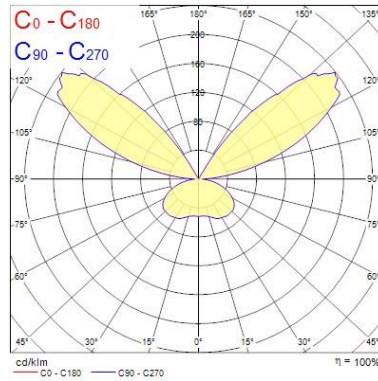

### Optical data

<b>Fixture luminous flux (lm)</b>	469
<b>Luminaire efficacy (lm/W)</b>	40
<b>LOR (%)</b>	100
<b>Colour temperature (K)</b>	2700
<b>Light colour</b>	Amber White
<b>CRI (Ra)</b>	85
<b>Adjustable chromaticity</b>	N
<b>Distribution type</b>	Indirect

## Lumina Lumina Flare LED 2700K 3039984

Packaging outer width (cm)	42.5
Packaging outer depth (cm)	36.5

### PHOTOMETRY

Distance [m]	Cone diameter [m]	E <sub>0</sub> [lx]	E <sub>10</sub> [lx]	E <sub>50</sub> [lx]	E <sub>90</sub> [lx]
0.5	3.38	73.5	73.5	73.5	73.5
1.0	6.75	24	24	24	24
1.5	10.13	11	11	11	11
2.0	13.50	6	6	6	6
2.5	16.88	4	4	4	4
3.0	20.25	3	3	3	3

Distance [m]      Cone diameter [m]      Illuminance [lx]

— C0 - C180 (Half beam angle: 147.0°)