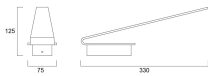

TECHNICAL DRAWINGS