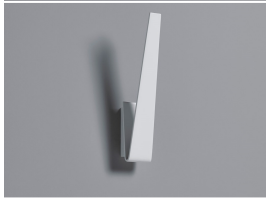

### Product features

- Ambient decorative Flare LED rectangular vertical wall light with indirect lighting to provide a soft lighting effect, 2700K amber white colour temperature, white aluminium body and integrated LED (non-dimmable) driver, 469 lumens, 12W, 40lm/W, 2700K, IP20, RAL 9003, 30.000hrs