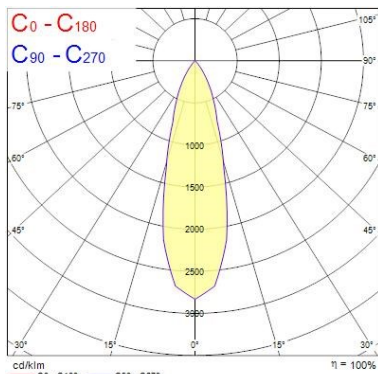

Myriad V Residential LED - Housing only MYRDHS ST 2.7K PHDMEM BLK 2058007

DUN14 (outer)	05025768580071
Units per outer package	1
Packaging outer length / height (cm)	17.5
Packaging outer width (cm)	15.0
Packaging outer depth (cm)	17.5

PHOTOMETRY

Distance [m]	Cone diameter [m]	E₀ [lx]	E₁ [lx]
0.5	0.28	14583	8651
1.0	0.51	3841	1983
1.5	0.77	1618	739
2.0	1.03	910	418
2.5	1.28	593	286
3.0	1.54	406	198

Distance [m]   Cone diameter [m]   Illuminance [lx]
C0 - C180 (Half beam angle: 28.8°)