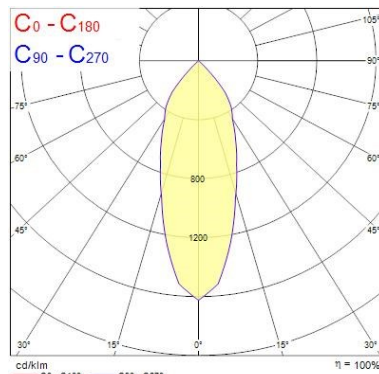

Optical data

Fixture luminous flux (lm)	1286
Luminaire efficacy (lm/W)	107
LOR (%)	100
Colour temperature (K)	2700
CRI (Ra)	85
Adjustable chromaticity	N
Beam Angle (°)	28
Distribution type	Direct
Luminous flux (emergency) (lm)	275
Emergency duration (h)	3

Lifetime data

Average life (Nominal) (h)	50000
----------------------------	-------

Physical data

Housing colour	Black Trim
IP rating	IP20
IK rating	IK02
Diffuser finish	Black Trim
Reflector finish	Aluminium
Nominal Product Height (mm)	72
Weight (kg)	1.39
Recessed Depth (mm)	72

DUN14 (outer)	05025768580071
Units per outer package	1
Packaging outer length / height (cm)	17.5
Packaging outer width (cm)	15.0
Packaging outer depth (cm)	17.5

PHOTOMETRY

Distance [m]	Cone diameter [m]	E ₀ [lx]	E ₁ [lx]
0.5	0.28	14583	8651
1.0	0.51	3841	1983
1.5	0.77	1618	739
2.0	1.03	910	418
2.5	1.28	593	286
3.0	1.54	406	198

Distance [m] Cone diameter [m] Illuminance [lx]
C0 - C180 (Half beam angle: 28.8°)

Distance [m]	Cone diameter [m]	E ₀ [lx]	E ₁ [lx]
0.5	0.33	1737	785
1.0	0.67	447	151
1.5	1.00	199	85
2.0	1.34	112	48
2.5	1.67	71	31
3.0	2.01	50	21