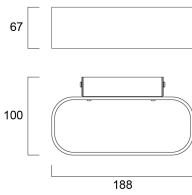

Optical data

Fixture luminous flux (lm)	355
Luminaire efficacy (lm/W)	59
LOR (%)	100
Colour temperature (K)	2700
Light colour	Amber White
CRI (Ra)	85
Adjustable chromaticity	N
Distribution type	Direct / Indirect

Physical data

Housing colour	White
IP rating	IP20
IK rating	IK02
Nominal Product Length (mm)	106
Nominal Product Width (mm)	188
Nominal Product Height (mm)	67
Weight (kg)	0.538

Packaging

Single packaging type	Carton
Product EAN number	8711971399834
Packaging single length / height (cm)	19.43
Packaging single width (cm)	12.73
Packaging single depth (cm)	7.63
DUN14 (outer)	18711971399831
Units per outer package	20
Packaging outer length / height (cm)	41.5
Packaging outer width (cm)	27.3
Packaging outer depth (cm)	40.6

Lumina Lumina Curve LED 2700K 3039983

PHOTOMETRY

0.5	2.86	E(0°) E(C0)	70.7°	280 5
1.0	5.71	E(0°) E(C0)	70.7°	65 1
1.5	8.57	E(0°) E(C0)	70.7°	29 1
2.0	11.42	E(0°) E(C0)	70.7°	16 0
2.5	14.28	E(0°) E(C0)	70.7°	10 0
3.0	17.13	E(0°) E(C0)	70.7°	7 0

Distance [m] Cone diameter [m] Illuminance [lx]

— C0 - C180 (Half beam angle: 141.4°)

TECHNICAL DRAWINGS

Lumina
Lumina Curve LED 2700K
3039983

Lumiance 3039983

This luminaire contains built in LED lamps.

The lamps cannot be changed in the luminaire.