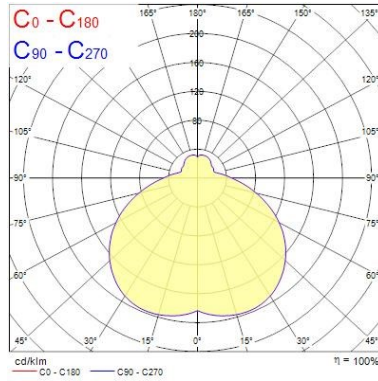

Optical data

Fixture luminous flux (lm)	355
Luminaire efficacy (lm/W)	59
LOR (%)	100
Colour temperature (K)	2700
Light colour	Amber White
CRI (Ra)	85
Adjustable chromaticity	N
Distribution type	Direct / Indirect

Physical data

Housing colour	White
IP rating	IP20
IK rating	IK02
Nominal Product Length (mm)	106
Nominal Product Width (mm)	188
Nominal Product Height (mm)	67
Weight (kg)	0.538

Packaging

Single packaging type	Carton
Product EAN number	8711971399834
Packaging single length / height (cm)	19.43
Packaging single width (cm)	12.73
Packaging single depth (cm)	7.63
DUN14 (outer)	18711971399831
Units per outer package	20
Packaging outer length / height (cm)	41.5
Packaging outer width (cm)	27.3
Packaging outer depth (cm)	40.6

Lumina Lumina Curve LED 2700K 3039983

PHOTOMETRY

0.5	2.86	E(0°) E(C0)	70.7°	280 5
1.0	5.71	E(0°) E(C0)	70.7°	65 1
1.5	8.57	E(0°) E(C0)	70.7°	29 1
2.0	11.42	E(0°) E(C0)	70.7°	16 0
2.5	14.28	E(0°) E(C0)	70.7°	10 0
3.0	17.13	E(0°) E(C0)	70.7°	7 0

Distance [m] Cone diameter [m] Illuminance [lx]

— C0 - C180 (Half beam angle: 141.4°)

TECHNICAL DRAWINGS

Lumina
Lumina Curve LED 2700K
3039983

Lumiance 3039983

This luminaire contains built in LED lamps.

The lamps cannot be changed in the luminaire.