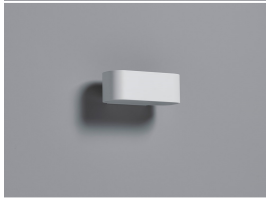

Lumina Lumina Curve LED 2700K 3039983

Product features

- Ambient decorative Curve LED rectangular horizontal wall light with direct / indirect lighting to provide a soft lighting effect, 2700K amber white colour temperature, white aluminium body and integrated LED (non-dimmable) driver, 355 lumens, 6W, 59lm/W, 2700K, IP20, RAL 9003, 30.000hrs

PRODUCT OVERVIEW

IPC Code	3039983
Product name	Lumina Curve LED 2700K
Technology	LED
Housing	Aluminium
Mount	Wall Surface
Environment	Internal
General application	Hospitality, Residential & Consumer
Certifications	EUNEW009
ETIM Class	EC002892
E-number FI	4271114
E-number SE	7502646
Fixture luminous flux (lm)	355
Luminaire efficacy (lm/W)	59
LOR (%)	100
Colour temperature (K)	2700
Light colour	Amber White
CRI (Ra)	85
Total power consumption (W)	6
Electrical protection	Class II
Control gear type	Electronic
Average life (Nominal) (h)	30000
Housing colour	White
IP rating	IP20
IK rating	IK02
Product EAN number	8711971399834
Included lamp	INTEGRATED LED

DATA TABLE

General data

IPC Code	3039983
Product name	Lumina Curve LED 2700K
Technology	LED
Housing	Aluminium

Lumina

Lumina Curve LED 2700K

3039983

Mount	Wall Surface
Environment	Internal
General application	Hospitality, Residential & Consumer
Certifications	EUNEW009
ETIM Class	EC002892
E-number FI	4271114
E-number SE	7502646

Distance [m] Cone diameter [m] Illuminance [lx]

— C0 - C180 (Half beam angle: 141.4°)

TECHNICAL DRAWINGS

Lumina
Lumina Curve LED 2700K
3039983

Lumiance 3039983

This luminaire contains built in LED lamps.

The lamps cannot be changed in the luminaire.