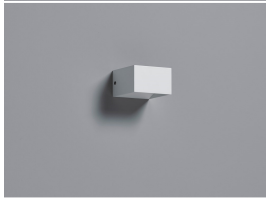

## Lumina

Lumina Cube LED 2700K

3039982

### Product features

- Ambient decorative Cube LED cubic horizontal wall light with direct / indirect lighting to provide a soft lighting effect, 2700K amber white colour temperature, white aluminium body and integrated LED (non-dimmable) driver, 291 lumens, 6W, 49lm/W, 2700K, IP20, RAL 9003, 30.000hrs

## PRODUCT OVERVIEW

IPC Code	3039982
Product name	Lumina Cube LED 2700K
Technology	LED
Housing	Aluminium
Mount	Wall Surface
Environment	Internal
General application	Hospitality, Residential & Consumer
Certifications	EUNEW009
ETIM Class	EC002892
E-number FI	4271112
E-number SE	7502647
Fixture luminous flux (lm)	291
Luminaire efficacy (lm/W)	49
LOR (%)	100
Colour temperature (K)	2700
Light colour	Amber White
CRI (Ra)	85
Total power consumption (W)	6
Electrical protection	Class II
Control gear type	Electronic
Average life (Nominal) (h)	30000
Housing colour	White
IP rating	IP20
IK rating	IK02
Product EAN number	8711971399827
Included lamp	INTEGRATED LED