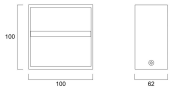

TECHNICAL DRAWINGS