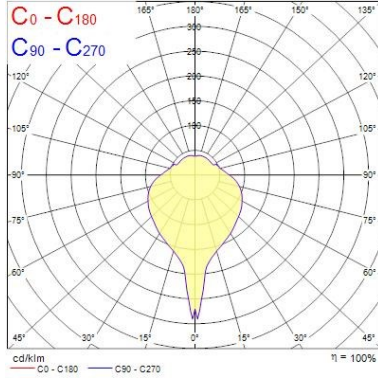

Lumina Lumina Cube LED 2700K 3039982

PHOTOMETRY

0.5	0.46	E_(0°) E_(C0)	24.9°	316 121
1.0	0.93	E_(0°) E_(C0)	24.9°	79 32
1.5	1.39	E_(0°) E_(C0)	24.9°	36 14
2.0	1.86	E_(0°) E_(C0)	24.9°	20 8
2.5	2.32	E_(0°) E_(C0)	24.9°	11 5
3.0	2.79	E_(0°) E_(C0)	24.9°	9 4

Distance [m]   Cone diameter [m]   Illuminance [lx]
C0 - C180 (Half beam angle: 49.9°)

TECHNICAL DRAWINGS