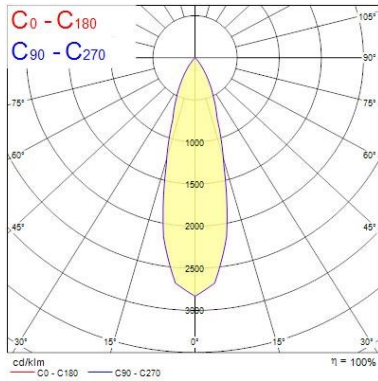

Optical data

Fixture luminous flux (lm)	1286
Luminaire efficacy (lm/W)	129
LOR (%)	100
Colour temperature (K)	2700
CRI (Ra)	85
Adjustable chromaticity	N
Beam Angle (°)	28
Distribution type	Direct

Electrical data

Lifetime data

Average life (Nominal) (h)	50000
-----------------------------------	-------

Physical data

Housing colour	Black Trim
IP rating	IP20
IK rating	IK02
Diffuser finish	Black Trim
Reflector finish	Aluminium
Nominal Product Height (mm)	72
Weight (kg)	0.39
Recessed Depth (mm)	72

Myriad V Residential LED - Housing only MYRDHS ST 2.7K DALI BLK 2058006

Packaging outer depth (cm)

17.5

PHOTOMETRY

Distance [m]	Cone diameter [m]	E ₀ [lx]	E ₁₀ [lx]	E ₁₅ [lx]
0.5	0.26	14583	14.4°	6651
1.0	0.51	3641	14.4°	1663
1.5	0.77	1616	14.4°	739
2.0	1.03	910	14.4°	416
2.5	1.28	583	14.4°	286
3.0	1.54	405	14.4°	198

Distance [m] Cone diameter [m] Illuminance [lx]
 C0 - C180 (Half beam angle: 26.9°)

TECHNICAL DRAWINGS

Dimensions (mm)

Myriad V Residential LED - Housing only MYRDHS ST 2.7K DALI BLK 2058006

Concord 2058006