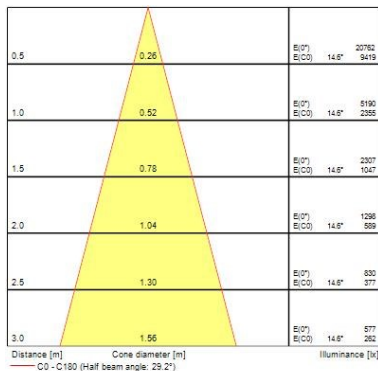

Expospot 90 adjustable

EXPOSPOT 90 ADJUSTABLE HE RA80 4000K NB WHITE

0060264

Lifetime data

Lumen maintenance - L70 B50	60000
Lumen maintenance - L70 B20	60000
Lumen maintenance - L70 B10	60000
Lumen maintenance - L80 B50	60000
Lumen maintenance - L80 B20	60000
Lumen maintenance - L80 B10	60000
Lumen maintenance - L90 B50	60000
Lumen maintenance - L90 B20	60000
Lumen maintenance - L90 B10	55000

Physical data

Housing colour	White
IP rating	IP20
IK rating	IK02
Reflector finish	Metallised
Nominal Product Width (mm)	150
Nominal Product Height (mm)	104
Weight (kg)	0.77
Recessed Depth (mm)	104

Packaging

Single packaging type	Carton
Product EAN number	5410288602646
Packaging single length / height (cm)	18.0
Packaging single width (cm)	18.0
Packaging single depth (cm)	16.0
DUN14 (outer)	05410288602646
Units per outer package	1
Packaging outer length / height (cm)	18.0
Packaging outer width (cm)	18.0
Packaging outer depth (cm)	16.0

PHOTOMETRY