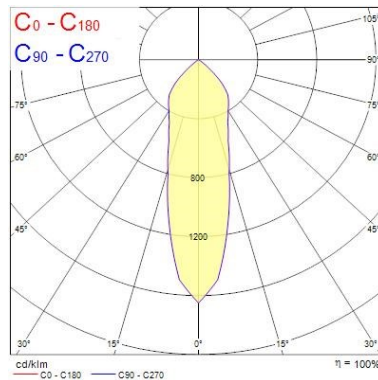

Expospot 90 adjustable

EXPOSPOT 90 ADJUSTABLE HE RA80 4000K NB WHITE

0060264

Lifetime data

Lumen maintenance - L70 B50	60000
Lumen maintenance - L70 B20	60000
Lumen maintenance - L70 B10	60000
Lumen maintenance - L80 B50	60000
Lumen maintenance - L80 B20	60000
Lumen maintenance - L80 B10	60000
Lumen maintenance - L90 B50	60000
Lumen maintenance - L90 B20	60000
Lumen maintenance - L90 B10	55000

Physical data

Housing colour	White
IP rating	IP20
IK rating	IK02
Reflector finish	Metallised
Nominal Product Width (mm)	150
Nominal Product Height (mm)	104
Weight (kg)	0.77
Recessed Depth (mm)	104

Packaging

Single packaging type	Carton
Product EAN number	5410288602646
Packaging single length / height (cm)	18.0
Packaging single width (cm)	18.0
Packaging single depth (cm)	16.0
DUN14 (outer)	05410288602646
Units per outer package	1
Packaging outer length / height (cm)	18.0
Packaging outer width (cm)	18.0
Packaging outer depth (cm)	16.0

PHOTOMETRY