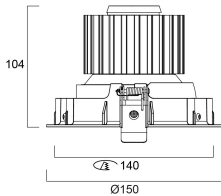

Expospot 90 adjustable

EXPOSPOT 90 ADJUSTABLE HE RA80 4000K NB WHITE

0060264

TECHNICAL DRAWINGS

SYLVANIA 0060264

This luminaire contains built in LED lamps.

} LED

The lamps cannot be changed in the luminaire.

874/2012