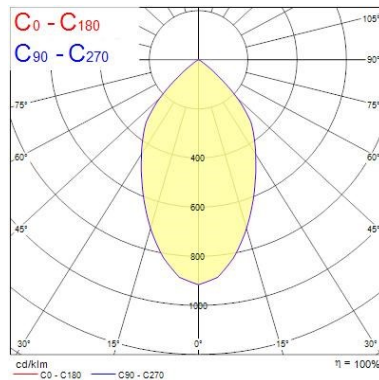

Expospot 90 adjustable

EXPOSPOT 90 ADJUSTABLE HE RA80 3000K WB WHITE

0060263

Lifetime data

Lumen maintenance - L70 B50	60000
Lumen maintenance - L70 B20	60000
Lumen maintenance - L70 B10	60000
Lumen maintenance - L80 B50	60000
Lumen maintenance - L80 B20	60000
Lumen maintenance - L80 B10	60000
Lumen maintenance - L90 B50	60000
Lumen maintenance - L90 B20	60000
Lumen maintenance - L90 B10	55000

Physical data

Housing colour	White
IP rating	IP20
IK rating	IK02
Reflector finish	Metallised
Nominal Product Width (mm)	150
Nominal Product Height (mm)	104
Weight (kg)	0.77
Recessed Depth (mm)	104

Packaging

Single packaging type	Carton
Product EAN number	5410288602639
Packaging single length / height (cm)	18.0
Packaging single width (cm)	18.0
Packaging single depth (cm)	16.0
DUN14 (outer)	05410288602639
Units per outer package	1
Packaging outer length / height (cm)	18.0
Packaging outer width (cm)	18.0
Packaging outer depth (cm)	16.0

PHOTOMETRY