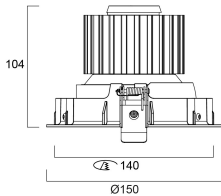

Physical data

Housing colour	White
IP rating	IP20
IK rating	IK02
Reflector finish	Metallised
Nominal Product Width (mm)	150
Nominal Product Height (mm)	104
Weight (kg)	0.77
Recessed Depth (mm)	104

Packaging

Single packaging type	Carton
Product EAN number	5410288602639
Packaging single length / height (cm)	18.0
Packaging single width (cm)	18.0
Packaging single depth (cm)	16.0
DUN14 (outer)	05410288602639
Units per outer package	1
Packaging outer length / height (cm)	18.0
Packaging outer width (cm)	18.0
Packaging outer depth (cm)	16.0

PHOTOMETRY

Expospot 90 adjustable

EXPOSPOT 90 ADJUSTABLE HE RA80 3000K WB WHITE

0060263

TECHNICAL DRAWINGS

SYLVANIA 0060263

 This luminaire contains built in LED lamps.

 } **LED**