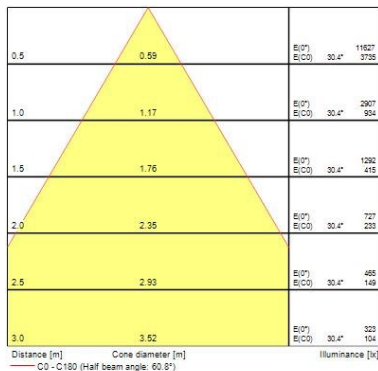

Expospot 90 adjustable

EXPOSPOT 90 ADJUSTABLE HE RA80 3000K WB WHITE

0060263

Lifetime data

Lumen maintenance - L70 B50	60000
Lumen maintenance - L70 B20	60000
Lumen maintenance - L70 B10	60000
Lumen maintenance - L80 B50	60000
Lumen maintenance - L80 B20	60000
Lumen maintenance - L80 B10	60000
Lumen maintenance - L90 B50	60000
Lumen maintenance - L90 B20	60000
Lumen maintenance - L90 B10	55000

Physical data

Housing colour	White
IP rating	IP20
IK rating	IK02
Reflector finish	Metallised
Nominal Product Width (mm)	150
Nominal Product Height (mm)	104
Weight (kg)	0.77
Recessed Depth (mm)	104

Packaging

Single packaging type	Carton
Product EAN number	5410288602639
Packaging single length / height (cm)	18.0
Packaging single width (cm)	18.0
Packaging single depth (cm)	16.0
DUN14 (outer)	05410288602639
Units per outer package	1
Packaging outer length / height (cm)	18.0
Packaging outer width (cm)	18.0
Packaging outer depth (cm)	16.0

PHOTOMETRY