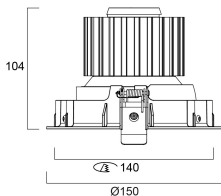

Physical data

Housing colour	White
IP rating	IP20
IK rating	IK02
Reflector finish	Metallised
Nominal Product Width (mm)	150
Nominal Product Height (mm)	104
Weight (kg)	0.77
Recessed Depth (mm)	104

Packaging

Single packaging type	Carton
Product EAN number	5410288602622
Packaging single length / height (cm)	18.0
Packaging single width (cm)	18.0
Packaging single depth (cm)	16.0
DUN14 (outer)	05410288602622
Units per outer package	1
Packaging outer length / height (cm)	18.0
Packaging outer width (cm)	18.0
Packaging outer depth (cm)	16.0

PHOTOMETRY

Expospot 90 adjustable

EXPOSPOT 90 ADJUSTABLE HE RA80 3000K MB WHITE

0060262

TECHNICAL DRAWINGS

SYLVANIA 0060262

 This luminaire contains built in LED lamps.

The lamps cannot be changed in the luminaire.