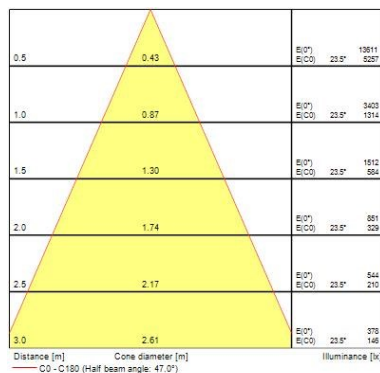

Expospot 90 adjustable

EXPOSPOT 90 ADJUSTABLE HE RA80 3000K MB WHITE

0060262

Lifetime data

Lumen maintenance - L70 B50	60000
Lumen maintenance - L70 B20	60000
Lumen maintenance - L70 B10	60000
Lumen maintenance - L80 B50	60000
Lumen maintenance - L80 B20	60000
Lumen maintenance - L80 B10	60000
Lumen maintenance - L90 B50	60000
Lumen maintenance - L90 B20	60000
Lumen maintenance - L90 B10	55000

Physical data

Housing colour	White
IP rating	IP20
IK rating	IK02
Reflector finish	Metallised
Nominal Product Width (mm)	150
Nominal Product Height (mm)	104
Weight (kg)	0.77
Recessed Depth (mm)	104

Packaging

Single packaging type	Carton
Product EAN number	5410288602622
Packaging single length / height (cm)	18.0
Packaging single width (cm)	18.0
Packaging single depth (cm)	16.0
DUN14 (outer)	05410288602622
Units per outer package	1
Packaging outer length / height (cm)	18.0
Packaging outer width (cm)	18.0
Packaging outer depth (cm)	16.0

PHOTOMETRY