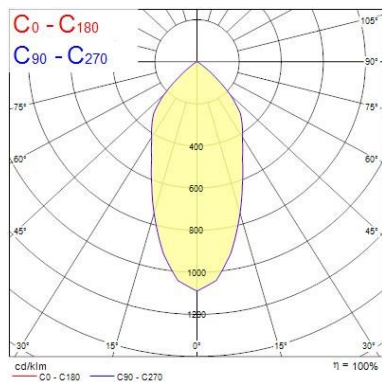

Expospot 90 adjustable

EXPOSPOT 90 ADJUSTABLE HE RA80 3000K MB WHITE

0060262

Lifetime data

Lumen maintenance - L70 B50	60000
Lumen maintenance - L70 B20	60000
Lumen maintenance - L70 B10	60000
Lumen maintenance - L80 B50	60000
Lumen maintenance - L80 B20	60000
Lumen maintenance - L80 B10	60000
Lumen maintenance - L90 B50	60000
Lumen maintenance - L90 B20	60000
Lumen maintenance - L90 B10	55000

Physical data

Housing colour	White
IP rating	IP20
IK rating	IK02
Reflector finish	Metallised
Nominal Product Width (mm)	150
Nominal Product Height (mm)	104
Weight (kg)	0.77
Recessed Depth (mm)	104

Packaging

Single packaging type	Carton
Product EAN number	5410288602622
Packaging single length / height (cm)	18.0
Packaging single width (cm)	18.0
Packaging single depth (cm)	16.0
DUN14 (outer)	05410288602622
Units per outer package	1
Packaging outer length / height (cm)	18.0
Packaging outer width (cm)	18.0
Packaging outer depth (cm)	16.0

PHOTOMETRY