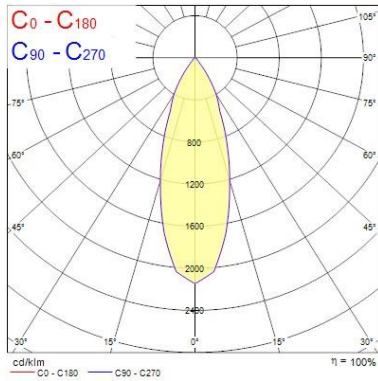

Myriad V Residential LED - Housing only MYRDHS FL 4K DALI WHT 2058002

Packaging outer depth (cm)

17.5

PHOTOMETRY

0.5	0.32	E(0°) E(C0)	17.8°	8781 3313
1.0	0.63	E(0°) E(C0)	17.8°	2196 863
1.5	0.95	E(0°) E(C0)	17.8°	976 424
2.0	1.27	E(0°) E(C0)	17.8°	549 238
2.5	1.59	E(0°) E(C0)	17.8°	321 131
3.0	1.90	E(0°) E(C0)	17.8°	244 106

Distance [m]   Cone diameter [m]   Illuminance [lx]
C0 - C180 (Half beam angle: 35.2°)

TECHNICAL DRAWINGS

Dimensions (mm)