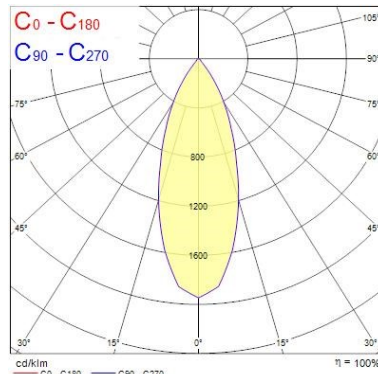

Myriad V Residential LED - Housing only MYRDHS FL 3K DALIEM WHT 2058000

DUN14 (outer)	05025768580002
Units per outer package	1
Packaging outer length / height (cm)	17.5
Packaging outer width (cm)	15.0
Packaging outer depth (cm)	17.5

PHOTOMETRY

TECHNICAL DRAWINGS