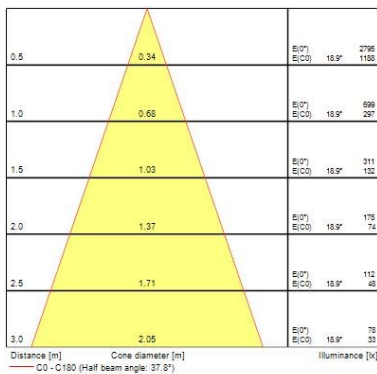

Myriad V Residential LED - Housing only MYRDHS FL 3K DALIEM WHT 2058000

DUN14 (outer)	05025768580002
Units per outer package	1
Packaging outer length / height (cm)	17.5
Packaging outer width (cm)	15.0
Packaging outer depth (cm)	17.5

PHOTOMETRY

TECHNICAL DRAWINGS