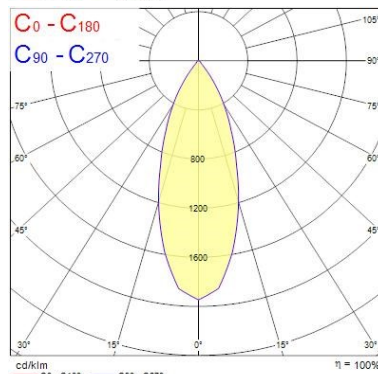

Myriad V Residential LED - Housing only MYRDHS FL 3K DALIEM WHT 2058000

DUN14 (outer)	05025768580002
Units per outer package	1
Packaging outer length / height (cm)	17.5
Packaging outer width (cm)	15.0
Packaging outer depth (cm)	17.5

PHOTOMETRY

TECHNICAL DRAWINGS