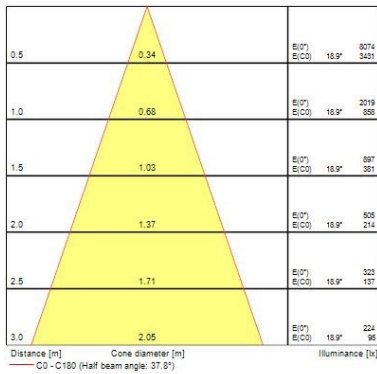

Myriad V Residential LED - Housing only MYRDHS FL 3K DALIEM WHT 2058000

DUN14 (outer)	05025768580002
Units per outer package	1
Packaging outer length / height (cm)	17.5
Packaging outer width (cm)	15.0
Packaging outer depth (cm)	17.5

PHOTOMETRY

TECHNICAL DRAWINGS