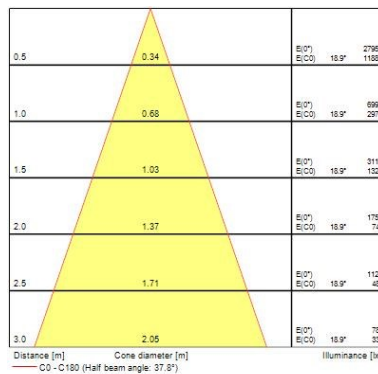

Myriad V Residential LED - Housing only MYRDHS FL 3K PHDMEM WHT 2057999

DUN14 (outer)	05025768579990
Units per outer package	1
Packaging outer length / height (cm)	17.5
Packaging outer width (cm)	15.0
Packaging outer depth (cm)	17.5

PHOTOMETRY

TECHNICAL DRAWINGS