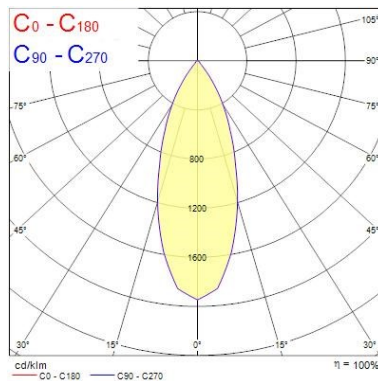

Myriad V Residential LED - Housing only MYRDHS FL 3K PHDMEM WHT 2057999

DUN14 (outer)	05025768579990
Units per outer package	1
Packaging outer length / height (cm)	17.5
Packaging outer width (cm)	15.0
Packaging outer depth (cm)	17.5

PHOTOMETRY

TECHNICAL DRAWINGS