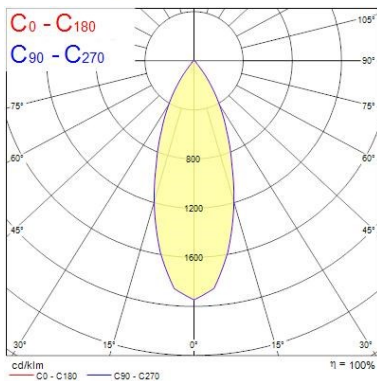

Myriad V Residential LED - Housing only MYRDHS FL 3K PHDMEM WHT 2057999

DUN14 (outer)	05025768579990
Units per outer package	1
Packaging outer length / height (cm)	17.5
Packaging outer width (cm)	15.0
Packaging outer depth (cm)	17.5

PHOTOMETRY

TECHNICAL DRAWINGS