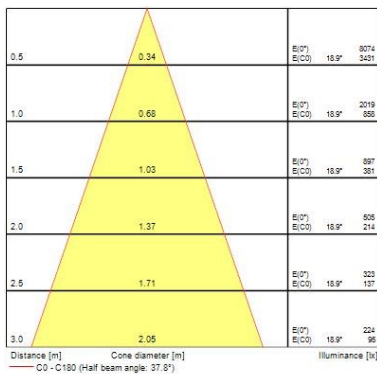

Myriad V Residential LED - Housing only MYRDHS FL 3K PHDMEM WHT 2057999

DUN14 (outer)	05025768579990
Units per outer package	1
Packaging outer length / height (cm)	17.5
Packaging outer width (cm)	15.0
Packaging outer depth (cm)	17.5

PHOTOMETRY

TECHNICAL DRAWINGS