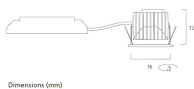

Lifetime data

Average life (Nominal) (h)	50000
----------------------------	-------

Physical data

Housing colour	White Trim
IP rating	IP20
IK rating	IK02
Diffuser finish	White Trim
Reflector finish	Aluminium
Nominal Product Height (mm)	72
Weight (kg)	1.39
Recessed Depth (mm)	72

Packaging

Single packaging type	Carton
Product EAN number	5025768579990
Packaging single length / height (cm)	17.5
Packaging single width (cm)	15.0
Packaging single depth (cm)	17.5

Myriad V Residential LED - Housing only MYRDHS FL 3K PHDMEM WHT 2057999

DUN14 (outer)	05025768579990
Units per outer package	1
Packaging outer length / height (cm)	17.5
Packaging outer width (cm)	15.0
Packaging outer depth (cm)	17.5

PHOTOMETRY

TECHNICAL DRAWINGS

Myriad V Residential LED - Housing only MYRDHS FL 3K PHDMEM WHT 2057999