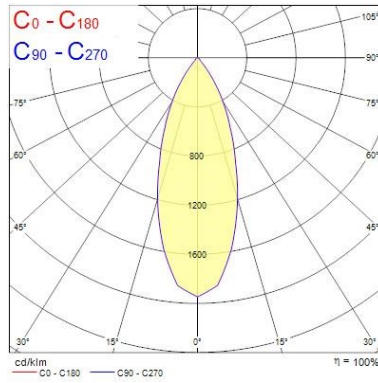

Optical data

Fixture luminous flux (lm)	1037
Luminaire efficacy (lm/W)	104
LOR (%)	100
Colour temperature (K)	3000
CRI (Ra)	85
Adjustable chromaticity	N
Beam Angle (°)	46
Distribution type	Direct

Electrical data

Lifetime data

Average life (Nominal) (h)	50000
-----------------------------------	-------

Physical data

Housing colour	White Trim
IP rating	IP20
IK rating	IK02
Diffuser finish	White Trim
Reflector finish	Aluminium
Nominal Product Height (mm)	72
Weight (kg)	0.39
Recessed Depth (mm)	72

Myriad V Residential LED - Housing only MYRDHS FL 3K PHDM WHT 2057997

Packaging outer depth (cm)

17.5

PHOTOMETRY

0.5	0.34	E(0°) E(C0)	18.9°	3074 3451
1.0	0.68	E(0°) E(C0)	18.9°	2019 888
1.5	1.03	E(0°) E(C0)	18.9°	897 381
2.0	1.37	E(0°) E(C0)	18.9°	505 214
2.5	1.71	E(0°) E(C0)	18.9°	323 127
3.0	2.05	E(0°) E(C0)	18.9°	224 96

Distance [m] Cone diameter [m] Illuminance [lx]

— C0 - C180 (Half beam angle: 37.8°)

TECHNICAL DRAWINGS

Myriad V Residential LED - Housing only MYRDHS FL 3K PHDM WHT 2057997

Concord 2057997

 This luminaire contains built in LED lamps.