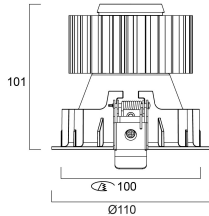

Expospot 70 fixed EXPOSPOT 70 FIXED RA80 4000K MB WHITE 0060229

TECHNICAL DRAWINGS

SYLVANIA 0060229

This luminaire contains built in LED lamps.

} **LED**

The lamps cannot be changed in the luminaire.

874/2012