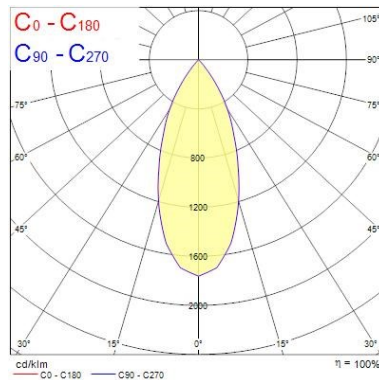

Expospot 70 fixed EXPOSPOT 70 FIXED RA80 4000K MB WHITE 0060229

Lifetime data

Lumen maintenance - L70 B50	60000
Lumen maintenance - L70 B20	60000
Lumen maintenance - L70 B10	60000
Lumen maintenance - L80 B50	60000
Lumen maintenance - L80 B20	60000
Lumen maintenance - L80 B10	60000
Lumen maintenance - L90 B50	60000
Lumen maintenance - L90 B20	60000
Lumen maintenance - L90 B10	55000

Physical data

Housing colour	White
IP rating	IP20
IK rating	IK02
Reflector finish	Metallised
Nominal Product Width (mm)	110
Nominal Product Height (mm)	101
Weight (kg)	0.52
Recessed Depth (mm)	101

Packaging

Single packaging type	Carton
Product EAN number	5410288602295
Packaging single length / height (cm)	18.0
Packaging single width (cm)	18.0
Packaging single depth (cm)	16.0
DUN14 (outer)	05410288602295
Units per outer package	1
Packaging outer length / height (cm)	18.0
Packaging outer width (cm)	18.0
Packaging outer depth (cm)	16.0

PHOTOMETRY