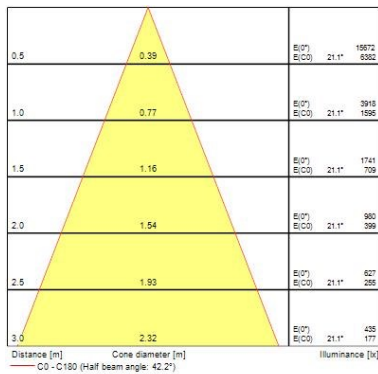

Expospot 70 fixed EXPOSPOT 70 FIXED RA80 4000K MB WHITE 0060229

Lifetime data

Lumen maintenance - L70 B50	60000
Lumen maintenance - L70 B20	60000
Lumen maintenance - L70 B10	60000
Lumen maintenance - L80 B50	60000
Lumen maintenance - L80 B20	60000
Lumen maintenance - L80 B10	60000
Lumen maintenance - L90 B50	60000
Lumen maintenance - L90 B20	60000
Lumen maintenance - L90 B10	55000

Physical data

Housing colour	White
IP rating	IP20
IK rating	IK02
Reflector finish	Metallised
Nominal Product Width (mm)	110
Nominal Product Height (mm)	101
Weight (kg)	0.52
Recessed Depth (mm)	101

Packaging

Single packaging type	Carton
Product EAN number	5410288602295
Packaging single length / height (cm)	18.0
Packaging single width (cm)	18.0
Packaging single depth (cm)	16.0
DUN14 (outer)	05410288602295
Units per outer package	1
Packaging outer length / height (cm)	18.0
Packaging outer width (cm)	18.0
Packaging outer depth (cm)	16.0

PHOTOMETRY