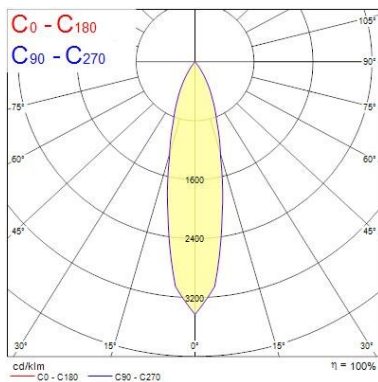

Expospot 70 fixed EXPOSPOT 70 FIXED RA80 4000K NB WHITE 0060228

Lifetime data

Lumen maintenance - L70 B50	60000
Lumen maintenance - L70 B20	60000
Lumen maintenance - L70 B10	60000
Lumen maintenance - L80 B50	60000
Lumen maintenance - L80 B20	60000
Lumen maintenance - L80 B10	60000
Lumen maintenance - L90 B50	60000
Lumen maintenance - L90 B20	60000
Lumen maintenance - L90 B10	55000

Physical data

Housing colour	White
IP rating	IP20
IK rating	IK02
Reflector finish	Metallised
Nominal Product Width (mm)	110
Nominal Product Height (mm)	101
Weight (kg)	0.52
Recessed Depth (mm)	101

Packaging

Single packaging type	Carton
Product EAN number	5410288602288
Packaging single length / height (cm)	18.0
Packaging single width (cm)	18.0
Packaging single depth (cm)	16.0
DUN14 (outer)	05410288602288
Units per outer package	1
Packaging outer length / height (cm)	18.0
Packaging outer width (cm)	18.0
Packaging outer depth (cm)	16.0

PHOTOMETRY

Distance [m]	Cone diameter [m]	E₀ [lx]	E₁ [lx]	E₂ [lx]
0.5	0.22	30196	14181	12.5°
1.0	0.44	7548	3538	12.5°
1.5	0.67	3354	1572	12.5°
2.0	0.89	1937	884	12.5°
2.5	1.11	1207	566	12.5°
3.0	1.33	838	390	12.5°

Distance [m] Cone diameter [m] Illuminance [lx]
C0 - C180 (Half beam angle: 25.0°)