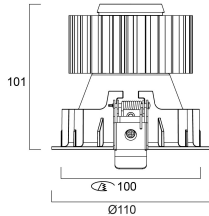

Expospot 70 fixed EXPOSPOT 70 FIXED RA80 4000K NB WHITE 0060228

TECHNICAL DRAWINGS

SYLVANIA 0060228

This luminaire contains built in LED lamps.

} LED

The lamps cannot be changed in the luminaire.

874/2012