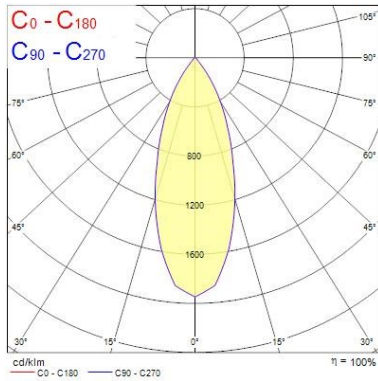

Optical data

Fixture luminous flux (lm)	1167
Luminaire efficacy (lm/W)	117
LOR (%)	100
Colour temperature (K)	2700
CRI (Ra)	85
Adjustable chromaticity	N
Beam Angle (°)	46
Distribution type	Direct

Electrical data

Lifetime data

Average life (Nominal) (h)	50000
-----------------------------------	-------

Physical data

Housing colour	White Trim
IP rating	IP20
IK rating	IK02
Diffuser finish	White Trim
Reflector finish	Aluminium
Nominal Product Height (mm)	72
Weight (kg)	0.39
Recessed Depth (mm)	72

Myriad V Residential LED - Housing only MYRDHS FL 2.7K PHDM WHT 2057993

Packaging outer depth (cm)

17.5

PHOTOMETRY

Distance [m]	Cone diameter [m]	E _{0°} [lx]	E _{18.9°} [lx]	E _{37.5°} [lx]
0.5	0.34	9387	3861	3861
1.0	0.68	2272	965	965
1.5	1.03	1010	429	429
2.0	1.37	588	241	241
2.5	1.71	382	154	154
3.0	2.05	252	107	107