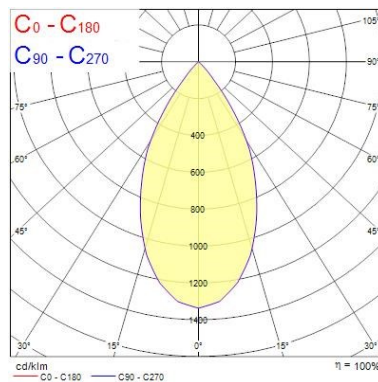

Expospot 70 fixed

EXPOSPOT 70 FIXED RA80 3000K WB WHITE
0060227

Lifetime data

Lumen maintenance - L70 B50	60000
Lumen maintenance - L70 B20	60000
Lumen maintenance - L70 B10	60000
Lumen maintenance - L80 B50	60000
Lumen maintenance - L80 B20	60000
Lumen maintenance - L80 B10	60000
Lumen maintenance - L90 B50	60000
Lumen maintenance - L90 B20	60000
Lumen maintenance - L90 B10	55000

Physical data

Housing colour	White
IP rating	IP20
IK rating	IK02
Reflector finish	Metallised
Nominal Product Width (mm)	110
Nominal Product Height (mm)	101
Weight (kg)	0.52
Recessed Depth (mm)	101

Packaging

Single packaging type	Carton
Product EAN number	5410288602271
Packaging single length / height (cm)	18.0
Packaging single width (cm)	18.0
Packaging single depth (cm)	16.0
DUN14 (outer)	05410288602271
Units per outer package	1
Packaging outer length / height (cm)	18.0
Packaging outer width (cm)	18.0
Packaging outer depth (cm)	16.0

PHOTOMETRY