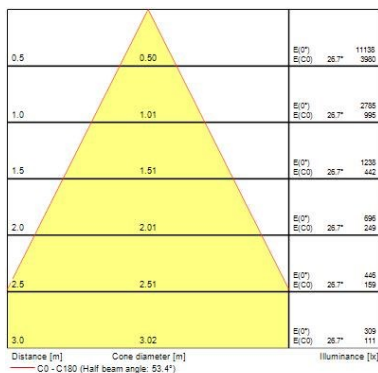

Expospot 70 fixed

EXPOSPOT 70 FIXED RA80 3000K WB WHITE
0060227

Lifetime data

Lumen maintenance - L70 B50	60000
Lumen maintenance - L70 B20	60000
Lumen maintenance - L70 B10	60000
Lumen maintenance - L80 B50	60000
Lumen maintenance - L80 B20	60000
Lumen maintenance - L80 B10	60000
Lumen maintenance - L90 B50	60000
Lumen maintenance - L90 B20	60000
Lumen maintenance - L90 B10	55000

Physical data

Housing colour	White
IP rating	IP20
IK rating	IK02
Reflector finish	Metallised
Nominal Product Width (mm)	110
Nominal Product Height (mm)	101
Weight (kg)	0.52
Recessed Depth (mm)	101

Packaging

Single packaging type	Carton
Product EAN number	5410288602271
Packaging single length / height (cm)	18.0
Packaging single width (cm)	18.0
Packaging single depth (cm)	16.0
DUN14 (outer)	05410288602271
Units per outer package	1
Packaging outer length / height (cm)	18.0
Packaging outer width (cm)	18.0
Packaging outer depth (cm)	16.0

PHOTOMETRY