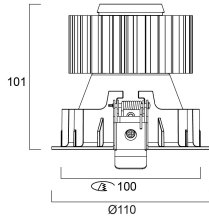

Expospot 70 fixed
EXPOSPOT 70 FIXED RA80 3000K WB WHITE
0060227

TECHNICAL DRAWINGS

SYLVANIA 0060227

This luminaire contains built in LED lamps.

} LED

The lamps cannot be changed in the luminaire.

874/2012