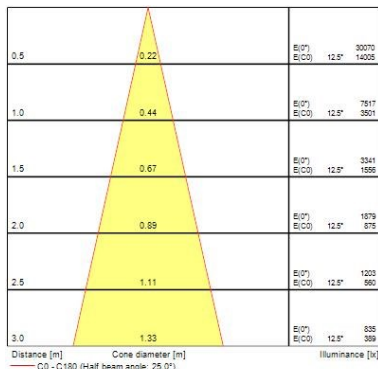

Expospot 70 fixed EXPOSPOT 70 FIXED RA80 3000K NB WHITE 0060225

Lifetime data

Lumen maintenance - L70 B50	60000
Lumen maintenance - L70 B20	60000
Lumen maintenance - L70 B10	60000
Lumen maintenance - L80 B50	60000
Lumen maintenance - L80 B20	60000
Lumen maintenance - L80 B10	60000
Lumen maintenance - L90 B50	60000
Lumen maintenance - L90 B20	60000
Lumen maintenance - L90 B10	55000

Physical data

Housing colour	White
IP rating	IP20
IK rating	IK02
Reflector finish	Metallised
Nominal Product Width (mm)	110
Nominal Product Height (mm)	101
Weight (kg)	0.52
Recessed Depth (mm)	101

Packaging

Single packaging type	Carton
Product EAN number	5410288602257
Packaging single length / height (cm)	18.0
Packaging single width (cm)	18.0
Packaging single depth (cm)	16.0
DUN14 (outer)	05410288602257
Units per outer package	1
Packaging outer length / height (cm)	18.0
Packaging outer width (cm)	18.0
Packaging outer depth (cm)	16.0

PHOTOMETRY