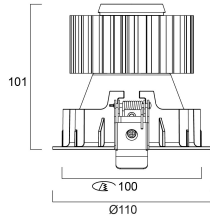

Expospot 70 fixed

EXPOSPOT 70 FIXED RA80 3000K NB WHITE

0060225

TECHNICAL DRAWINGS

SYLVANIA 0060225

This luminaire contains built in LED lamps.

The lamps cannot be changed in the luminaire.

874/2012