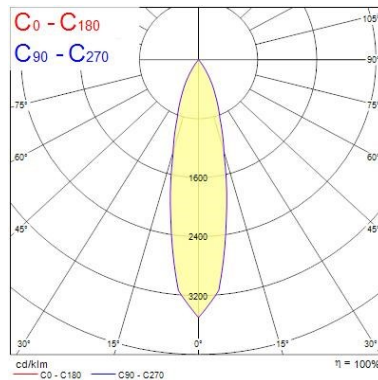

Expospot 70 fixed EXPOSPOT 70 FIXED RA80 3000K NB WHITE 0060225

Lifetime data

Lumen maintenance - L70 B50	60000
Lumen maintenance - L70 B20	60000
Lumen maintenance - L70 B10	60000
Lumen maintenance - L80 B50	60000
Lumen maintenance - L80 B20	60000
Lumen maintenance - L80 B10	60000
Lumen maintenance - L90 B50	60000
Lumen maintenance - L90 B20	60000
Lumen maintenance - L90 B10	55000

Physical data

Housing colour	White
IP rating	IP20
IK rating	IK02
Reflector finish	Metallised
Nominal Product Width (mm)	110
Nominal Product Height (mm)	101
Weight (kg)	0.52
Recessed Depth (mm)	101

Packaging

Single packaging type	Carton
Product EAN number	5410288602257
Packaging single length / height (cm)	18.0
Packaging single width (cm)	18.0
Packaging single depth (cm)	16.0
DUN14 (outer)	05410288602257
Units per outer package	1
Packaging outer length / height (cm)	18.0
Packaging outer width (cm)	18.0
Packaging outer depth (cm)	16.0

PHOTOMETRY