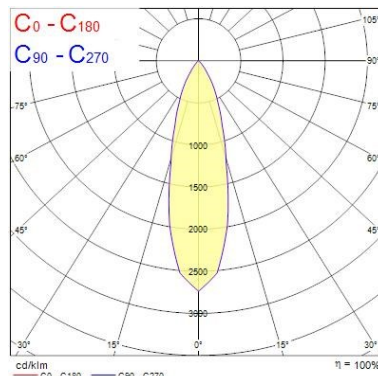

Myriad V Residential LED - Housing only MYRDHS ST 4K PHDMEM WHT 2057991

Packaging single depth (cm)	17.5
DUN14 (outer)	05025768579914
Units per outer package	1
Packaging outer length / height (cm)	17.5
Packaging outer width (cm)	15.0
Packaging outer depth (cm)	17.5

PHOTOMETRY

TECHNICAL DRAWINGS