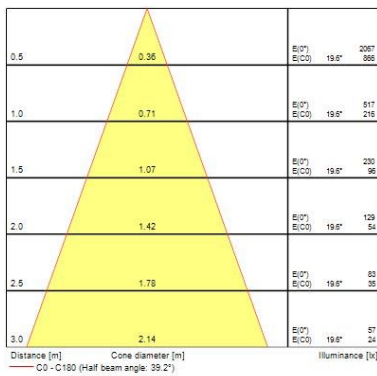

Myriad V Residential LED - Housing only MYRDHS ST 4K PHDMEM WHT 2057991

Packaging single depth (cm)	17.5
DUN14 (outer)	05025768579914
Units per outer package	1
Packaging outer length / height (cm)	17.5
Packaging outer width (cm)	15.0
Packaging outer depth (cm)	17.5

PHOTOMETRY

TECHNICAL DRAWINGS