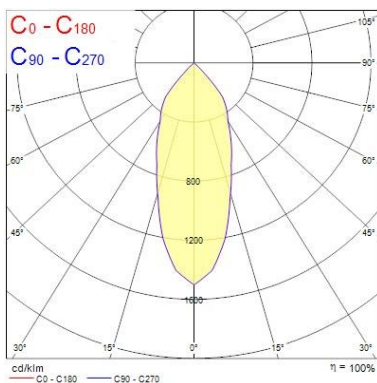

Myriad V Residential LED - Housing only MYRDHS ST 4K PHDMEM WHT 2057991

Packaging single depth (cm)	17.5
DUN14 (outer)	05025768579914
Units per outer package	1
Packaging outer length / height (cm)	17.5
Packaging outer width (cm)	15.0
Packaging outer depth (cm)	17.5

PHOTOMETRY

TECHNICAL DRAWINGS