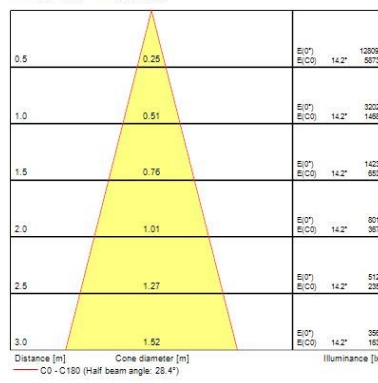

Myriad V Residential LED - Housing only MYRDHS ST 4K PHDMEM WHT 2057991

Packaging single depth (cm)	17.5
DUN14 (outer)	05025768579914
Units per outer package	1
Packaging outer length / height (cm)	17.5
Packaging outer width (cm)	15.0
Packaging outer depth (cm)	17.5

PHOTOMETRY

TECHNICAL DRAWINGS