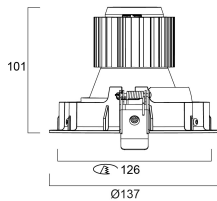

Expospot 70 adjustable EXPOSPOT 70 ADJUSTABLE RA90 4000K MB WHITE 0060247

TECHNICAL DRAWINGS

SYLVANIA 0060247

This luminaire contains built in LED lamps.

} **LED**

The lamps cannot be changed in the luminaire.

874/2012