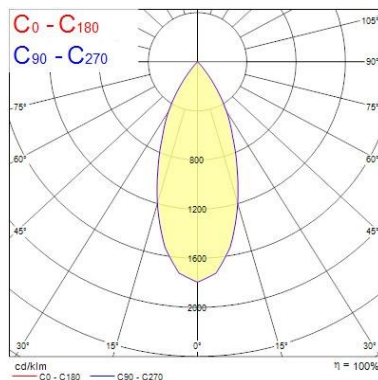

Expospot 70 adjustable

EXPOSPOT 70 ADJUSTABLE RA90 4000K MB WHITE
0060247

Lifetime data

Lumen maintenance - L70 B50	60000
Lumen maintenance - L70 B20	60000
Lumen maintenance - L70 B10	60000
Lumen maintenance - L80 B50	60000
Lumen maintenance - L80 B20	60000
Lumen maintenance - L80 B10	60000
Lumen maintenance - L90 B50	60000
Lumen maintenance - L90 B20	60000
Lumen maintenance - L90 B10	55000

Physical data

Housing colour	White
IP rating	IP20
IK rating	IK02
Reflector finish	Metallised
Nominal Product Width (mm)	137
Nominal Product Height (mm)	101
Weight (kg)	0.52
Recessed Depth (mm)	101

Packaging

Single packaging type	Carton
Product EAN number	5410288602479
Packaging single length / height (cm)	18.0
Packaging single width (cm)	18.0
Packaging single depth (cm)	16.0
DUN14 (outer)	05410288602479
Units per outer package	1
Packaging outer length / height (cm)	18.0
Packaging outer width (cm)	18.0
Packaging outer depth (cm)	16.0

PHOTOMETRY