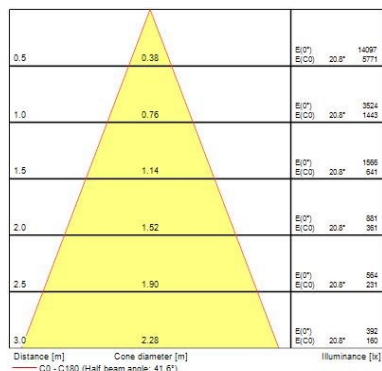

Expospot 70 adjustable

EXPOSPOT 70 ADJUSTABLE RA90 4000K MB WHITE
0060247

Lifetime data

Lumen maintenance - L70 B50	60000
Lumen maintenance - L70 B20	60000
Lumen maintenance - L70 B10	60000
Lumen maintenance - L80 B50	60000
Lumen maintenance - L80 B20	60000
Lumen maintenance - L80 B10	60000
Lumen maintenance - L90 B50	60000
Lumen maintenance - L90 B20	60000
Lumen maintenance - L90 B10	55000

Physical data

Housing colour	White
IP rating	IP20
IK rating	IK02
Reflector finish	Metallised
Nominal Product Width (mm)	137
Nominal Product Height (mm)	101
Weight (kg)	0.52
Recessed Depth (mm)	101

Packaging

Single packaging type	Carton
Product EAN number	5410288602479
Packaging single length / height (cm)	18.0
Packaging single width (cm)	18.0
Packaging single depth (cm)	16.0
DUN14 (outer)	05410288602479
Units per outer package	1
Packaging outer length / height (cm)	18.0
Packaging outer width (cm)	18.0
Packaging outer depth (cm)	16.0

PHOTOMETRY