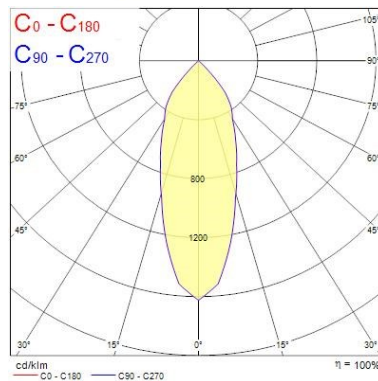

Myriad V Residential LED - Housing only MYRDHS ST 3K DALIEM WHT 2057988

DUN14 (outer)	05025768579884
Units per outer package	1
Packaging outer length / height (cm)	17.5
Packaging outer width (cm)	15.0
Packaging outer depth (cm)	17.5

PHOTOMETRY

TECHNICAL DRAWINGS