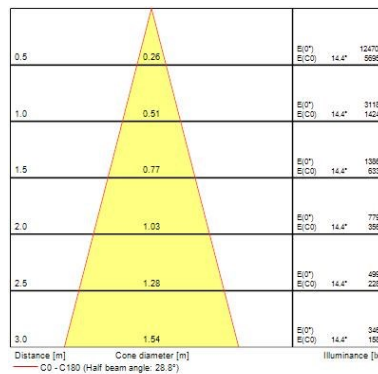

Myriad V Residential LED - Housing only MYRDHS ST 3K DALIEM WHT 2057988

DUN14 (outer)	05025768579884
Units per outer package	1
Packaging outer length / height (cm)	17.5
Packaging outer width (cm)	15.0
Packaging outer depth (cm)	17.5

PHOTOMETRY

TECHNICAL DRAWINGS