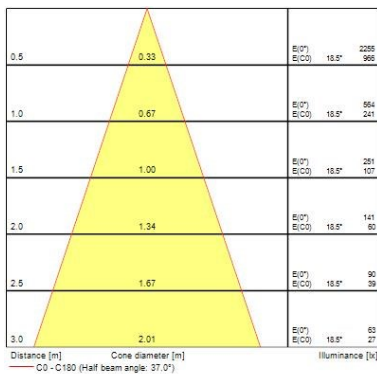

Myriad V Residential LED - Housing only MYRDHS ST 3K DALIEM WHT 2057988

DUN14 (outer)	05025768579884
Units per outer package	1
Packaging outer length / height (cm)	17.5
Packaging outer width (cm)	15.0
Packaging outer depth (cm)	17.5

PHOTOMETRY

TECHNICAL DRAWINGS