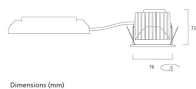

Lifetime data

Average life (Nominal) (h)	50000
----------------------------	-------

Physical data

Housing colour	White Trim
IP rating	IP20
IK rating	IK02
Diffuser finish	White Trim
Reflector finish	Aluminium
Nominal Product Height (mm)	72
Weight (kg)	1.39
Recessed Depth (mm)	72

Packaging

Single packaging type	Carton
Product EAN number	5025768579884
Packaging single length / height (cm)	17.5
Packaging single width (cm)	15.0
Packaging single depth (cm)	17.5

Myriad V Residential LED - Housing only MYRDHS ST 3K DALIEM WHT 2057988

DUN14 (outer)	05025768579884
Units per outer package	1
Packaging outer length / height (cm)	17.5
Packaging outer width (cm)	15.0
Packaging outer depth (cm)	17.5

PHOTOMETRY

TECHNICAL DRAWINGS

Myriad V Residential LED - Housing only MYRDHS ST 3K DALIEM WHT 2057988