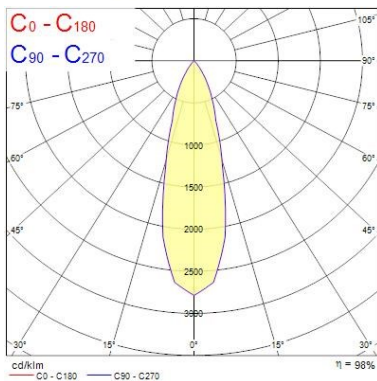

Myriad V Residential LED - Housing only MYRDHS ST 3K DALIEM WHT 2057988

DUN14 (outer)	05025768579884
Units per outer package	1
Packaging outer length / height (cm)	17.5
Packaging outer width (cm)	15.0
Packaging outer depth (cm)	17.5

PHOTOMETRY

TECHNICAL DRAWINGS