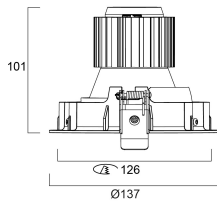

Expospot 70 adjustable

EXPOSPOT 70 ADJUSTABLE RA90 3000K WB WHITE

0060245

TECHNICAL DRAWINGS

SYLVANIA 0060245

This luminaire contains built in LED lamps.

} **LED**

The lamps cannot be changed in the luminaire.

874/2012