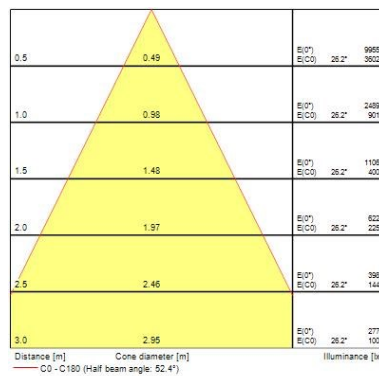

Expospot 70 adjustable EXPOSPOT 70 ADJUSTABLE RA90 3000K WB WHITE 0060245

Lifetime data

Lumen maintenance - L70 B50	60000
Lumen maintenance - L70 B20	60000
Lumen maintenance - L70 B10	60000
Lumen maintenance - L80 B50	60000
Lumen maintenance - L80 B20	60000
Lumen maintenance - L80 B10	60000
Lumen maintenance - L90 B50	60000
Lumen maintenance - L90 B20	60000
Lumen maintenance - L90 B10	55000

Physical data

Housing colour	White
IP rating	IP20
IK rating	IK02
Reflector finish	Metallised
Nominal Product Width (mm)	137
Nominal Product Height (mm)	101
Weight (kg)	0.52
Recessed Depth (mm)	101

Packaging

Single packaging type	Carton
Product EAN number	5410288602455
Packaging single length / height (cm)	18.0
Packaging single width (cm)	18.0
Packaging single depth (cm)	16.0
DUN14 (outer)	05410288602455
Units per outer package	1
Packaging outer length / height (cm)	18.0
Packaging outer width (cm)	18.0
Packaging outer depth (cm)	16.0

PHOTOMETRY