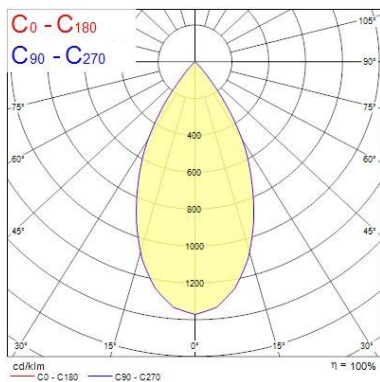

Expospot 70 adjustable EXPOSPOT 70 ADJUSTABLE RA90 3000K WB WHITE 0060245

Lifetime data

Lumen maintenance - L70 B50	60000
Lumen maintenance - L70 B20	60000
Lumen maintenance - L70 B10	60000
Lumen maintenance - L80 B50	60000
Lumen maintenance - L80 B20	60000
Lumen maintenance - L80 B10	60000
Lumen maintenance - L90 B50	60000
Lumen maintenance - L90 B20	60000
Lumen maintenance - L90 B10	55000

Physical data

Housing colour	White
IP rating	IP20
IK rating	IK02
Reflector finish	Metallised
Nominal Product Width (mm)	137
Nominal Product Height (mm)	101
Weight (kg)	0.52
Recessed Depth (mm)	101

Packaging

Single packaging type	Carton
Product EAN number	5410288602455
Packaging single length / height (cm)	18.0
Packaging single width (cm)	18.0
Packaging single depth (cm)	16.0
DUN14 (outer)	05410288602455
Units per outer package	1
Packaging outer length / height (cm)	18.0
Packaging outer width (cm)	18.0
Packaging outer depth (cm)	16.0

PHOTOMETRY