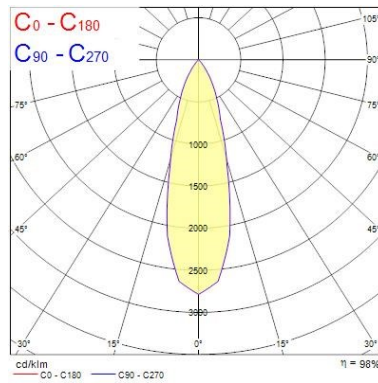

Myriad V Residential LED - Housing only

MYRDHS ST 3K DALI WHT
2057986

Environment	Integral
General application	Museums & Galleries, Office, Retail, Residential & Consumer
Operating temperature rated (°C)	25
Certifications	EUNEW008
ETIM Class	EC001744

Optical data

Fixture luminous flux (lm)	1119
Luminaire efficacy (lm/W)	112
LOR (%)	100
Colour temperature (K)	3000
CRI (Ra)	85
Adjustable chromaticity	N
Beam Angle (°)	28
Distribution type	Direct

Electrical data

Total power consumption (W)	10
Mains voltage (V)	230-240V~
Electrical protection	Class II
Control gear type	Electronic
Minimum dimming level (%)	1
Drive current (mA)	250
Nominal Frequency (Hz)	50/60Hz

Lifetime data

Average life (Nominal) (h)	50000

Physical data

Housing colour	White Trim
IP rating	IP20
IK rating	IK02
Diffuser finish	White Trim
Reflector finish	Aluminium
Nominal Product Height (mm)	72
Weight (kg)	0.39
Recessed Depth (mm)	72

Packaging

Single packaging type	Carton
Product EAN number	5025768579860
Packaging single length / height (cm)	17.5
Packaging single width (cm)	15.0
Packaging single depth (cm)	17.5
DUN14 (outer)	05025768579860
Units per outer package	1
Packaging outer length / height (cm)	17.5
Packaging outer width (cm)	15.0
Packaging outer depth (cm)	17.5

Myriad V Residential LED - Housing only MYRDHS ST 3K DALI WHT 2057986

PHOTOMETRY

TECHNICAL DRAWINGS