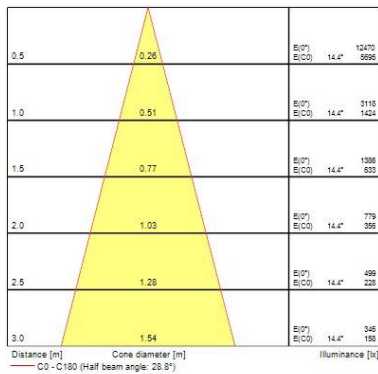

Myriad V Residential LED - Housing only

MYRDHS ST 3K DALI WHT
2057986

Environment	Integral
General application	Museums & Galleries, Office, Retail, Residential & Consumer
Operating temperature rated (°C)	25
Certifications	EUNEW008
ETIM Class	EC001744

Optical data

Fixture luminous flux (lm)	1119
Luminaire efficacy (lm/W)	112
LOR (%)	100
Colour temperature (K)	3000
CRI (Ra)	85
Adjustable chromaticity	N
Beam Angle (°)	28
Distribution type	Direct

Electrical data

Total power consumption (W)	10
Mains voltage (V)	230-240V~
Electrical protection	Class II
Control gear type	Electronic
Minimum dimming level (%)	1
Drive current (mA)	250
Nominal Frequency (Hz)	50/60Hz

Lifetime data

Average life (Nominal) (h)	50000

Physical data

Housing colour	White Trim
IP rating	IP20
IK rating	IK02
Diffuser finish	White Trim
Reflector finish	Aluminium
Nominal Product Height (mm)	72
Weight (kg)	0.39
Recessed Depth (mm)	72

Packaging

Single packaging type	Carton
Product EAN number	5025768579860
Packaging single length / height (cm)	17.5
Packaging single width (cm)	15.0
Packaging single depth (cm)	17.5
DUN14 (outer)	05025768579860
Units per outer package	1
Packaging outer length / height (cm)	17.5
Packaging outer width (cm)	15.0
Packaging outer depth (cm)	17.5

Myriad V Residential LED - Housing only MYRDHS ST 3K DALI WHT 2057986

PHOTOMETRY

TECHNICAL DRAWINGS