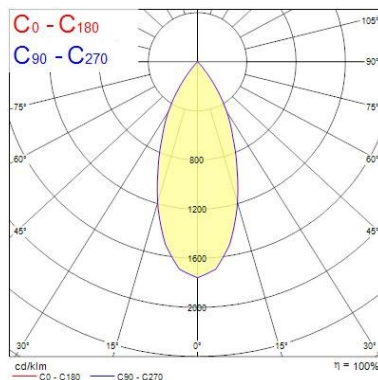

Expospot 70 adjustable

EXPOSPOT 70 ADJUSTABLE RA90 3000K MB WHITE
0060244

Lifetime data

Lumen maintenance - L70 B50	60000
Lumen maintenance - L70 B20	60000
Lumen maintenance - L70 B10	60000
Lumen maintenance - L80 B50	60000
Lumen maintenance - L80 B20	60000
Lumen maintenance - L80 B10	60000
Lumen maintenance - L90 B50	60000
Lumen maintenance - L90 B20	60000
Lumen maintenance - L90 B10	55000

Physical data

Housing colour	White
IP rating	IP20
IK rating	IK02
Reflector finish	Metallised
Nominal Product Width (mm)	137
Nominal Product Height (mm)	101
Weight (kg)	0.52
Recessed Depth (mm)	101

Packaging

Single packaging type	Carton
Product EAN number	5410288602448
Packaging single length / height (cm)	18.0
Packaging single width (cm)	18.0
Packaging single depth (cm)	16.0
DUN14 (outer)	05410288602448
Units per outer package	1
Packaging outer length / height (cm)	18.0
Packaging outer width (cm)	18.0
Packaging outer depth (cm)	16.0

PHOTOMETRY