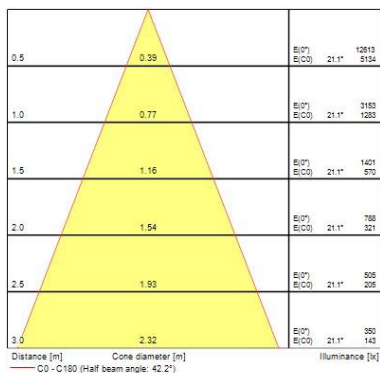

Expospot 70 adjustable

EXPOSPOT 70 ADJUSTABLE RA90 3000K MB WHITE
0060244

Lifetime data

Lumen maintenance - L70 B50	60000
Lumen maintenance - L70 B20	60000
Lumen maintenance - L70 B10	60000
Lumen maintenance - L80 B50	60000
Lumen maintenance - L80 B20	60000
Lumen maintenance - L80 B10	60000
Lumen maintenance - L90 B50	60000
Lumen maintenance - L90 B20	60000
Lumen maintenance - L90 B10	55000

Physical data

Housing colour	White
IP rating	IP20
IK rating	IK02
Reflector finish	Metallised
Nominal Product Width (mm)	137
Nominal Product Height (mm)	101
Weight (kg)	0.52
Recessed Depth (mm)	101

Packaging

Single packaging type	Carton
Product EAN number	5410288602448
Packaging single length / height (cm)	18.0
Packaging single width (cm)	18.0
Packaging single depth (cm)	16.0
DUN14 (outer)	05410288602448
Units per outer package	1
Packaging outer length / height (cm)	18.0
Packaging outer width (cm)	18.0
Packaging outer depth (cm)	16.0

PHOTOMETRY