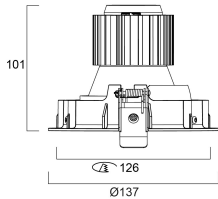

Expospot 70 adjustable EXPOSPOT 70 ADJUSTABLE RA90 3000K MB WHITE 0060244

TECHNICAL DRAWINGS

SYLVANIA 0060244

This luminaire contains built in LED lamps.

} **LED**

The lamps cannot be changed in the luminaire.

874/2012