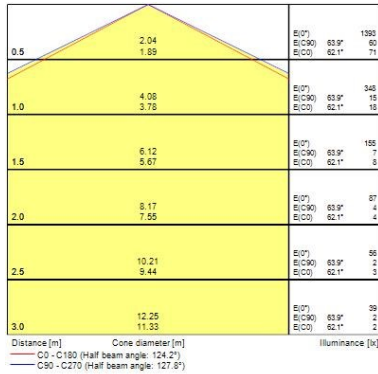

### Packaging

Single packaging type	Carton
Product EAN number	5410288432380
Packaging single length / height (cm)	36.0
Packaging single width (cm)	10.0
Packaging single depth (cm)	36.0
DUN14 (outer)	15410288432387
Units per outer package	6
Packaging outer length / height (cm)	74.7
Packaging outer width (cm)	32.6
Packaging outer depth (cm)	39.2

## PHOTOMETRY

## TECHNICAL DRAWINGS

Version	Ø	H
6W	180	75
12W	250	80
17/18W	330	96
24W	360	100