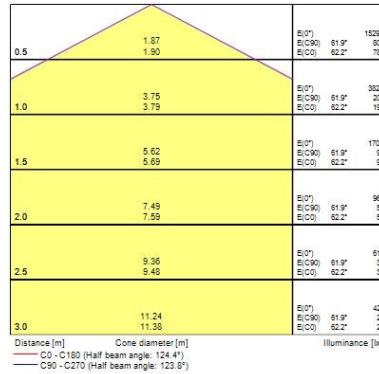

### Packaging

Single packaging type	Carton
Product EAN number	5410288432380
Packaging single length / height (cm)	36.0
Packaging single width (cm)	10.0
Packaging single depth (cm)	36.0
DUN14 (outer)	15410288432387
Units per outer package	6
Packaging outer length / height (cm)	74.7
Packaging outer width (cm)	32.6
Packaging outer depth (cm)	39.2

## PHOTOMETRY

## TECHNICAL DRAWINGS

Version	Ø	H
6W	180	75
12W	250	80
17/18W	330	96
24W	360	100