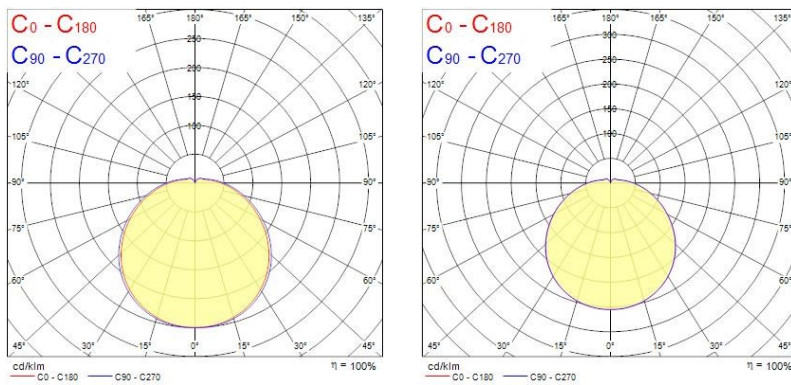

SylCircle

SYLCIRCLE DIM DUAL TONE 18W 3000K/4000K

0043238

Physical data

Housing colour	White
IP rating	IP44
IK rating	IK03
Diffuser finish	Opal
Diffuser material	PMMA
Nominal Product Length (mm)	330
Nominal Product Width (mm)	330
Nominal Product Height (mm)	96
Nominal Product Diameter (mm)	330
Weight (kg)	0.5

Packaging

Single packaging type	Carton
Product EAN number	5410288432380
Packaging single length / height (cm)	36.0
Packaging single width (cm)	10.0
Packaging single depth (cm)	36.0
DUN14 (outer)	15410288432387
Units per outer package	6
Packaging outer length / height (cm)	74.7
Packaging outer width (cm)	32.6
Packaging outer depth (cm)	39.2

Safety data

Optimal operating condition (°C)	-20-40

PHOTOMETRY