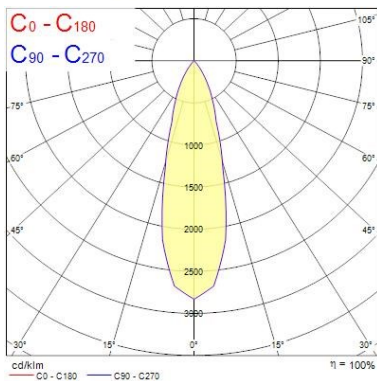

Myriad V Residential LED - Housing only MYRDHS ST 2.7K PHDMEM WHT 2057983

DUN14 (outer)	05025768579839
Units per outer package	1
Packaging outer length / height (cm)	17.5
Packaging outer width (cm)	15.0
Packaging outer depth (cm)	17.5

PHOTOMETRY

TECHNICAL DRAWINGS