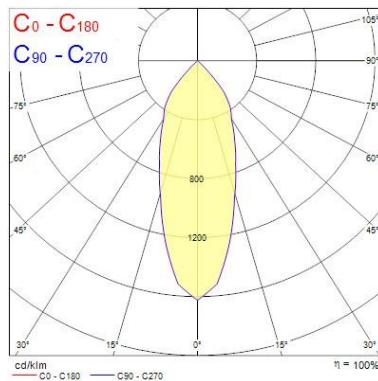

Myriad V Residential LED - Housing only MYRDHS ST 2.7K PHDMEM WHT 2057983

DUN14 (outer)	05025768579839
Units per outer package	1
Packaging outer length / height (cm)	17.5
Packaging outer width (cm)	15.0
Packaging outer depth (cm)	17.5

PHOTOMETRY

TECHNICAL DRAWINGS