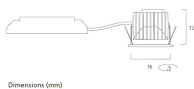

Lifetime data

Average life (Nominal) (h)	50000
----------------------------	-------

Physical data

Housing colour	White Trim
IP rating	IP20
IK rating	IK02
Diffuser finish	White Trim
Reflector finish	Aluminium
Nominal Product Height (mm)	72
Weight (kg)	1.39
Recessed Depth (mm)	72

Packaging

Single packaging type	Carton
Product EAN number	5025768579839
Packaging single length / height (cm)	17.5
Packaging single width (cm)	15.0
Packaging single depth (cm)	17.5

Myriad V Residential LED - Housing only MYRDHS ST 2.7K PHDMEM WHT 2057983

DUN14 (outer)	05025768579839
Units per outer package	1
Packaging outer length / height (cm)	17.5
Packaging outer width (cm)	15.0
Packaging outer depth (cm)	17.5

PHOTOMETRY

TECHNICAL DRAWINGS

Myriad V Residential LED - Housing only MYRDHS ST 2.7K PHDMEM WHT 2057983