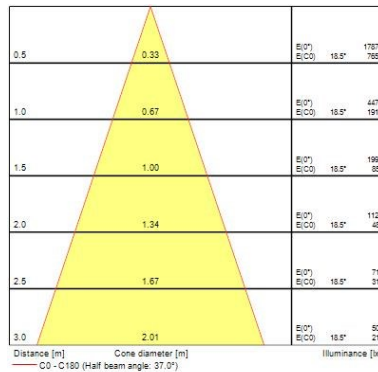

Myriad V Residential LED - Housing only MYRDHS ST 2.7K PHDMEM WHT 2057983

DUN14 (outer)	05025768579839
Units per outer package	1
Packaging outer length / height (cm)	17.5
Packaging outer width (cm)	15.0
Packaging outer depth (cm)	17.5

PHOTOMETRY

TECHNICAL DRAWINGS