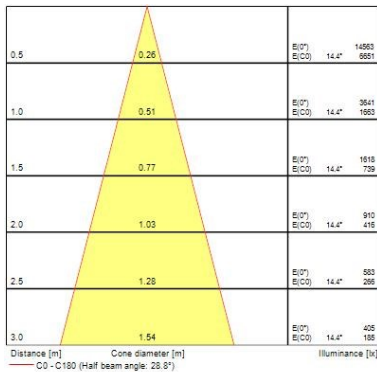

Myriad V Residential LED - Housing only MYRDHS ST 2.7K PHDMEM WHT 2057983

DUN14 (outer)	05025768579839
Units per outer package	1
Packaging outer length / height (cm)	17.5
Packaging outer width (cm)	15.0
Packaging outer depth (cm)	17.5

PHOTOMETRY

TECHNICAL DRAWINGS