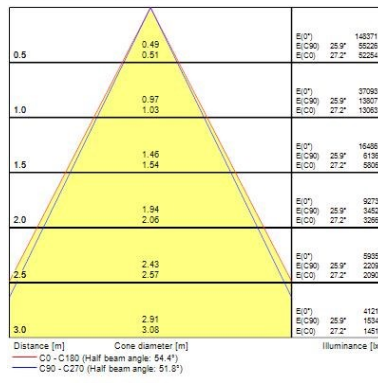

Sylveo LED 30000lm - Extra Extra Large

Sylveo LED 30000LM WIDE 4K
0049125

LED Flickering Rate	Ultra low (5% or less)
Max. Luminaires per 10A C Breaker	3
Max. Luminaires per 13A C Breaker	2
Max. Luminaires per 16A C Breaker	5
Max. Luminaires per 20A C Breaker	4

Lifetime data

Lumen maintenance - L70 B50	50000
Lumen maintenance - L70 B20	42000
Lumen maintenance - L70 B10	39000
Lumen maintenance - L80 B50	49000
Lumen maintenance - L80 B20	33600
Lumen maintenance - L80 B10	31200
Lumen maintenance - L90 B50	22000
Lumen maintenance - L90 B20	18480
Lumen maintenance - L90 B10	17160
Average life (Nominal) (h)	50000

Physical data

Vertical Tilt (°)	180
Horizontal rotation (°)	180
Housing colour	RAL9006
IP rating	IP66
IK rating	IK08
Diffuser finish	Clear
Diffuser material	Glass
Nominal Product Length (mm)	648
Nominal Product Width (mm)	98
Nominal Product Height (mm)	392
Weight (kg)	15.852
Wind Area (m²)	0.236

Packaging

Single packaging type	Carton
Product EAN number	5410288491257
Packaging single length / height (cm)	53.0
Packaging single width (cm)	69.5
Packaging single depth (cm)	16.5
DUN14 (outer)	05410288491257
Units per outer package	1
Packaging outer length / height (cm)	53.0
Packaging outer width (cm)	69.5
Packaging outer depth (cm)	16.5

PHOTOMETRY

Sylveo LED 30000lm - Extra Extra Large Sylveo LED 30000LM WIDE 4K 0049125

TECHNICAL DRAWINGS