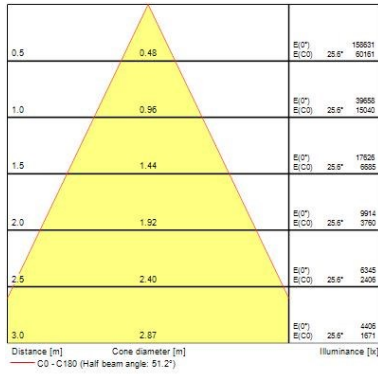

Sylveo LED 30000lm - Extra Extra Large

Sylveo LED 30000LM WIDE 4K
0049125

LED Flickering Rate	Ultra low (5% or less)
Max. Luminaires per 10A C Breaker	3
Max. Luminaires per 13A C Breaker	2
Max. Luminaires per 16A C Breaker	5
Max. Luminaires per 20A C Breaker	4

Lifetime data

Lumen maintenance - L70 B50	50000
Lumen maintenance - L70 B20	42000
Lumen maintenance - L70 B10	39000
Lumen maintenance - L80 B50	49000
Lumen maintenance - L80 B20	33600
Lumen maintenance - L80 B10	31200
Lumen maintenance - L90 B50	22000
Lumen maintenance - L90 B20	18480
Lumen maintenance - L90 B10	17160
Average life (Nominal) (h)	50000

Physical data

Vertical Tilt (°)	180
Horizontal rotation (°)	180
Housing colour	RAL9006
IP rating	IP66
IK rating	IK08
Diffuser finish	Clear
Diffuser material	Glass
Nominal Product Length (mm)	648
Nominal Product Width (mm)	98
Nominal Product Height (mm)	392
Weight (kg)	15.852
Wind Area (m²)	0.236

Packaging

Single packaging type	Carton
Product EAN number	5410288491257
Packaging single length / height (cm)	53.0
Packaging single width (cm)	69.5
Packaging single depth (cm)	16.5
DUN14 (outer)	05410288491257
Units per outer package	1
Packaging outer length / height (cm)	53.0
Packaging outer width (cm)	69.5
Packaging outer depth (cm)	16.5

PHOTOMETRY

Sylveo LED 30000lm - Extra Extra Large Sylveo LED 30000LM WIDE 4K 0049125

TECHNICAL DRAWINGS