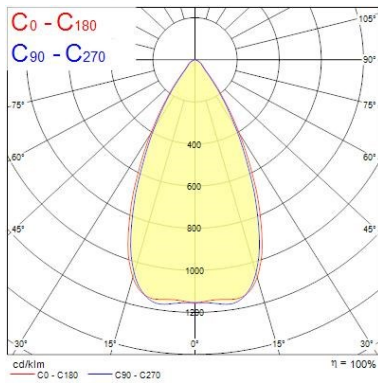

Sylveo LED 30000lm - Extra Extra Large

Sylveo LED 30000LM WIDE 4K
0049125

LED Flickering Rate	Ultra low (5% or less)
Max. Luminaires per 10A C Breaker	3
Max. Luminaires per 13A C Breaker	2
Max. Luminaires per 16A C Breaker	5
Max. Luminaires per 20A C Breaker	4

Lifetime data

Lumen maintenance - L70 B50	50000
Lumen maintenance - L70 B20	42000
Lumen maintenance - L70 B10	39000
Lumen maintenance - L80 B50	49000
Lumen maintenance - L80 B20	33600
Lumen maintenance - L80 B10	31200
Lumen maintenance - L90 B50	22000
Lumen maintenance - L90 B20	18480
Lumen maintenance - L90 B10	17160
Average life (Nominal) (h)	50000

Physical data

Vertical Tilt (°)	180
Horizontal rotation (°)	180
Housing colour	RAL9006
IP rating	IP66
IK rating	IK08
Diffuser finish	Clear
Diffuser material	Glass
Nominal Product Length (mm)	648
Nominal Product Width (mm)	98
Nominal Product Height (mm)	392
Weight (kg)	15.852
Wind Area (m²)	0.236

Packaging

Single packaging type	Carton
Product EAN number	5410288491257
Packaging single length / height (cm)	53.0
Packaging single width (cm)	69.5
Packaging single depth (cm)	16.5
DUN14 (outer)	05410288491257
Units per outer package	1
Packaging outer length / height (cm)	53.0
Packaging outer width (cm)	69.5
Packaging outer depth (cm)	16.5

PHOTOMETRY

Sylveo LED 30000lm - Extra Extra Large Sylveo LED 30000LM WIDE 4K 0049125

TECHNICAL DRAWINGS