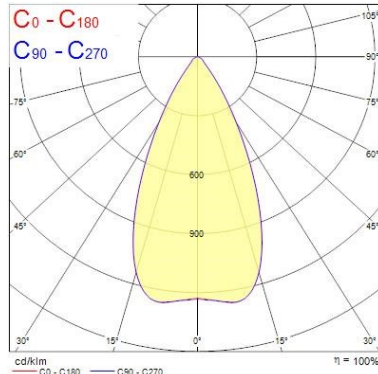

Sylveo LED 30000lm - Extra Extra Large

Sylveo LED 30000LM WIDE 4K
0049125

LED Flickering Rate	Ultra low (5% or less)
Max. Luminaires per 10A C Breaker	3
Max. Luminaires per 13A C Breaker	2
Max. Luminaires per 16A C Breaker	5
Max. Luminaires per 20A C Breaker	4

Lifetime data

Lumen maintenance - L70 B50	50000
Lumen maintenance - L70 B20	42000
Lumen maintenance - L70 B10	39000
Lumen maintenance - L80 B50	49000
Lumen maintenance - L80 B20	33600
Lumen maintenance - L80 B10	31200
Lumen maintenance - L90 B50	22000
Lumen maintenance - L90 B20	18480
Lumen maintenance - L90 B10	17160
Average life (Nominal) (h)	50000

Physical data

Vertical Tilt (°)	180
Horizontal rotation (°)	180
Housing colour	RAL9006
IP rating	IP66
IK rating	IK08
Diffuser finish	Clear
Diffuser material	Glass
Nominal Product Length (mm)	648
Nominal Product Width (mm)	98
Nominal Product Height (mm)	392
Weight (kg)	15.852
Wind Area (m²)	0.236

Packaging

Single packaging type	Carton
Product EAN number	5410288491257
Packaging single length / height (cm)	53.0
Packaging single width (cm)	69.5
Packaging single depth (cm)	16.5
DUN14 (outer)	05410288491257
Units per outer package	1
Packaging outer length / height (cm)	53.0
Packaging outer width (cm)	69.5
Packaging outer depth (cm)	16.5

PHOTOMETRY

Sylveo LED 30000lm - Extra Extra Large Sylveo LED 30000LM WIDE 4K 0049125

TECHNICAL DRAWINGS