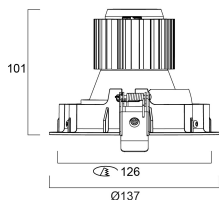

Expospot 70 adjustable

EXPOSPOT 70 ADJUSTABLE RA80 3000K WB WHITE

0060239

TECHNICAL DRAWINGS

SYLVANIA 0060239

This luminaire contains built in LED lamps.

} **LED**

The lamps cannot be changed in the luminaire.

874/2012