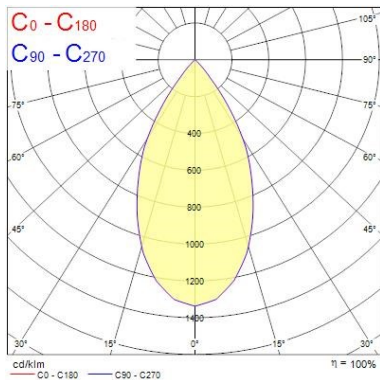

Expospot 70 adjustable

EXPOSPOT 70 ADJUSTABLE RA80 3000K WB WHITE
0060239

Lifetime data

Lumen maintenance - L70 B50	60000
Lumen maintenance - L70 B20	60000
Lumen maintenance - L70 B10	60000
Lumen maintenance - L80 B50	60000
Lumen maintenance - L80 B20	60000
Lumen maintenance - L80 B10	60000
Lumen maintenance - L90 B50	60000
Lumen maintenance - L90 B20	60000
Lumen maintenance - L90 B10	55000

Physical data

Housing colour	White
IP rating	IP20
IK rating	IK02
Reflector finish	Metallised
Nominal Product Width (mm)	137
Nominal Product Height (mm)	101
Weight (kg)	0.52
Recessed Depth (mm)	101

Packaging

Single packaging type	Carton
Product EAN number	5410288602394
Packaging single length / height (cm)	18.0
Packaging single width (cm)	18.0
Packaging single depth (cm)	16.0
DUN14 (outer)	05410288602394
Units per outer package	1
Packaging outer length / height (cm)	18.0
Packaging outer width (cm)	18.0
Packaging outer depth (cm)	16.0

PHOTOMETRY