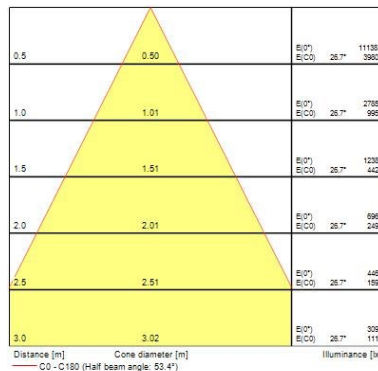

Expospot 70 adjustable

EXPOSPOT 70 ADJUSTABLE RA80 3000K WB WHITE
0060239

Lifetime data

Lumen maintenance - L70 B50	60000
Lumen maintenance - L70 B20	60000
Lumen maintenance - L70 B10	60000
Lumen maintenance - L80 B50	60000
Lumen maintenance - L80 B20	60000
Lumen maintenance - L80 B10	60000
Lumen maintenance - L90 B50	60000
Lumen maintenance - L90 B20	60000
Lumen maintenance - L90 B10	55000

Physical data

Housing colour	White
IP rating	IP20
IK rating	IK02
Reflector finish	Metallised
Nominal Product Width (mm)	137
Nominal Product Height (mm)	101
Weight (kg)	0.52
Recessed Depth (mm)	101

Packaging

Single packaging type	Carton
Product EAN number	5410288602394
Packaging single length / height (cm)	18.0
Packaging single width (cm)	18.0
Packaging single depth (cm)	16.0
DUN14 (outer)	05410288602394
Units per outer package	1
Packaging outer length / height (cm)	18.0
Packaging outer width (cm)	18.0
Packaging outer depth (cm)	16.0

PHOTOMETRY