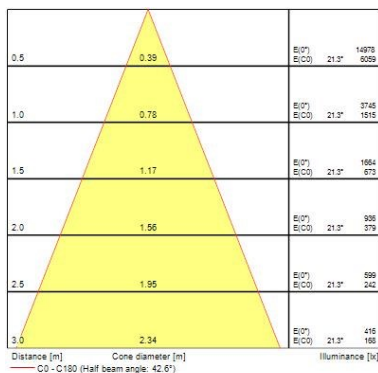

Expospot 70 adjustable EXPOSPOT 70 ADJUSTABLE RA80 3000K MB WHITE 0060238

Lifetime data

Lumen maintenance - L70 B50	60000
Lumen maintenance - L70 B20	60000
Lumen maintenance - L70 B10	60000
Lumen maintenance - L80 B50	60000
Lumen maintenance - L80 B20	60000
Lumen maintenance - L80 B10	60000
Lumen maintenance - L90 B50	60000
Lumen maintenance - L90 B20	60000
Lumen maintenance - L90 B10	55000

Physical data

Housing colour	White
IP rating	IP20
IK rating	IK02
Reflector finish	Metallised
Nominal Product Width (mm)	137
Nominal Product Height (mm)	101
Weight (kg)	0.52
Recessed Depth (mm)	101

Packaging

Single packaging type	Carton
Product EAN number	5410288602387
Packaging single length / height (cm)	18.0
Packaging single width (cm)	18.0
Packaging single depth (cm)	16.0
DUN14 (outer)	05410288602387
Units per outer package	1
Packaging outer length / height (cm)	18.0
Packaging outer width (cm)	18.0
Packaging outer depth (cm)	16.0

PHOTOMETRY