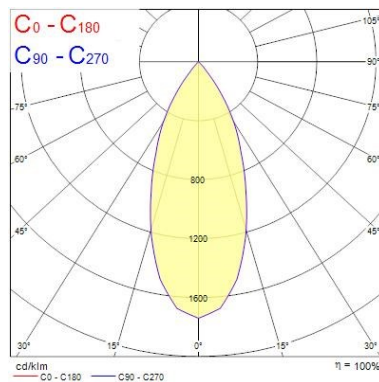

Expospot 70 adjustable EXPOSPOT 70 ADJUSTABLE RA80 3000K MB WHITE 0060238

Lifetime data

Lumen maintenance - L70 B50	60000
Lumen maintenance - L70 B20	60000
Lumen maintenance - L70 B10	60000
Lumen maintenance - L80 B50	60000
Lumen maintenance - L80 B20	60000
Lumen maintenance - L80 B10	60000
Lumen maintenance - L90 B50	60000
Lumen maintenance - L90 B20	60000
Lumen maintenance - L90 B10	55000

Physical data

Housing colour	White
IP rating	IP20
IK rating	IK02
Reflector finish	Metallised
Nominal Product Width (mm)	137
Nominal Product Height (mm)	101
Weight (kg)	0.52
Recessed Depth (mm)	101

Packaging

Single packaging type	Carton
Product EAN number	5410288602387
Packaging single length / height (cm)	18.0
Packaging single width (cm)	18.0
Packaging single depth (cm)	16.0
DUN14 (outer)	05410288602387
Units per outer package	1
Packaging outer length / height (cm)	18.0
Packaging outer width (cm)	18.0
Packaging outer depth (cm)	16.0

PHOTOMETRY