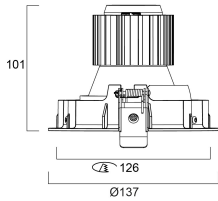

Expospot 70 adjustable EXPOSPOT 70 ADJUSTABLE RA80 3000K MB WHITE 0060238

TECHNICAL DRAWINGS

SYLVANIA 0060238

This luminaire contains built in LED lamps.

} **LED**

The lamps cannot be changed in the luminaire.

874/2012