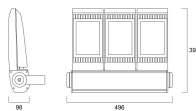

TECHNICAL DRAWINGS