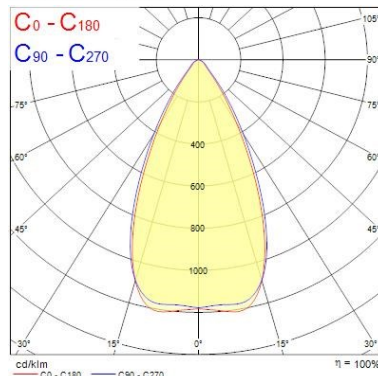

Sylveo LED 20000lm - Extra Large

Sylveo LED 20000LM WIDE 3K
0049122

LED Flickering Rate	Ultra low (5% or less)
Max. Luminaires per 10A C Breaker	3
Max. Luminaires per 13A C Breaker	2
Max. Luminaires per 16A C Breaker	5
Max. Luminaires per 20A C Breaker	4

Lifetime data

Lumen maintenance - L70 B50	50000
Lumen maintenance - L70 B20	42000
Lumen maintenance - L70 B10	39000
Lumen maintenance - L80 B50	49000
Lumen maintenance - L80 B20	33600
Lumen maintenance - L80 B10	31200
Lumen maintenance - L90 B50	22000
Lumen maintenance - L90 B20	18480
Lumen maintenance - L90 B10	17160
Average life (Nominal) (h)	50000

Physical data

Vertical Tilt (°)	180
Horizontal rotation (°)	180
Housing colour	RAL9006
IP rating	IP66
IK rating	IK08
Diffuser finish	Clear
Diffuser material	Glass
Nominal Product Length (mm)	496
Nominal Product Width (mm)	98
Nominal Product Height (mm)	392
Weight (kg)	11.5
Wind Area (m²)	0.177

Packaging

Single packaging type	Carton
Product EAN number	5410288491226
Packaging single length / height (cm)	53.0
Packaging single width (cm)	55.0
Packaging single depth (cm)	18.0
DUN14 (outer)	05410288491226
Units per outer package	1
Packaging outer length / height (cm)	53.0
Packaging outer width (cm)	55.0
Packaging outer depth (cm)	18.0

PHOTOMETRY

Sylveo LED 20000lm - Extra Large Sylveo LED 20000LM WIDE 3K 0049122

TECHNICAL DRAWINGS