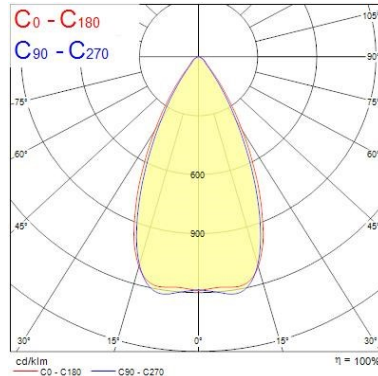

Sylveo LED 20000lm - Extra Large

Sylveo LED 20000LM WIDE 3K
0049122

LED Flickering Rate	Ultra low (5% or less)
Max. Luminaires per 10A C Breaker	3
Max. Luminaires per 13A C Breaker	2
Max. Luminaires per 16A C Breaker	5
Max. Luminaires per 20A C Breaker	4

Lifetime data

Lumen maintenance - L70 B50	50000
Lumen maintenance - L70 B20	42000
Lumen maintenance - L70 B10	39000
Lumen maintenance - L80 B50	49000
Lumen maintenance - L80 B20	33600
Lumen maintenance - L80 B10	31200
Lumen maintenance - L90 B50	22000
Lumen maintenance - L90 B20	18480
Lumen maintenance - L90 B10	17160
Average life (Nominal) (h)	50000

Physical data

Vertical Tilt (°)	180
Horizontal rotation (°)	180
Housing colour	RAL9006
IP rating	IP66
IK rating	IK08
Diffuser finish	Clear
Diffuser material	Glass
Nominal Product Length (mm)	496
Nominal Product Width (mm)	98
Nominal Product Height (mm)	392
Weight (kg)	11.5
Wind Area (m²)	0.177

Packaging

Single packaging type	Carton
Product EAN number	5410288491226
Packaging single length / height (cm)	53.0
Packaging single width (cm)	55.0
Packaging single depth (cm)	18.0
DUN14 (outer)	05410288491226
Units per outer package	1
Packaging outer length / height (cm)	53.0
Packaging outer width (cm)	55.0
Packaging outer depth (cm)	18.0

PHOTOMETRY

Sylveo LED 20000lm - Extra Large Sylveo LED 20000LM WIDE 3K 0049122

TECHNICAL DRAWINGS