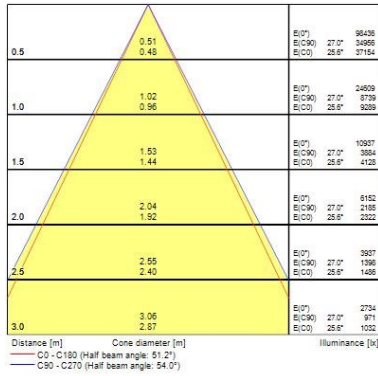

Sylveo LED 20000lm - Extra Large

Sylveo LED 20000LM WIDE 3K
0049122

LED Flickering Rate	Ultra low (5% or less)
Max. Luminaires per 10A C Breaker	3
Max. Luminaires per 13A C Breaker	2
Max. Luminaires per 16A C Breaker	5
Max. Luminaires per 20A C Breaker	4

Lifetime data

Lumen maintenance - L70 B50	50000
Lumen maintenance - L70 B20	42000
Lumen maintenance - L70 B10	39000
Lumen maintenance - L80 B50	49000
Lumen maintenance - L80 B20	33600
Lumen maintenance - L80 B10	31200
Lumen maintenance - L90 B50	22000
Lumen maintenance - L90 B20	18480
Lumen maintenance - L90 B10	17160
Average life (Nominal) (h)	50000

Physical data

Vertical Tilt (°)	180
Horizontal rotation (°)	180
Housing colour	RAL9006
IP rating	IP66
IK rating	IK08
Diffuser finish	Clear
Diffuser material	Glass
Nominal Product Length (mm)	496
Nominal Product Width (mm)	98
Nominal Product Height (mm)	392
Weight (kg)	11.5
Wind Area (m²)	0.177

Packaging

Single packaging type	Carton
Product EAN number	5410288491226
Packaging single length / height (cm)	53.0
Packaging single width (cm)	55.0
Packaging single depth (cm)	18.0
DUN14 (outer)	05410288491226
Units per outer package	1
Packaging outer length / height (cm)	53.0
Packaging outer width (cm)	55.0
Packaging outer depth (cm)	18.0

PHOTOMETRY

Sylveo LED 20000lm - Extra Large Sylveo LED 20000LM WIDE 3K 0049122

TECHNICAL DRAWINGS