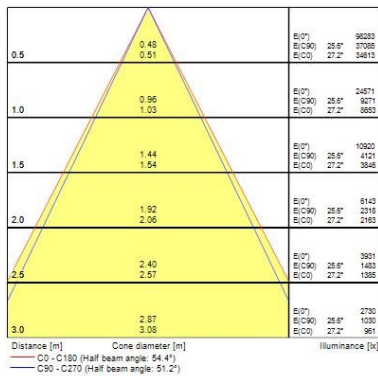

Sylveo LED 20000lm - Extra Large

Sylveo LED 20000LM WIDE 3K
0049122

LED Flickering Rate	Ultra low (5% or less)
Max. Luminaires per 10A C Breaker	3
Max. Luminaires per 13A C Breaker	2
Max. Luminaires per 16A C Breaker	5
Max. Luminaires per 20A C Breaker	4

Lifetime data

Lumen maintenance - L70 B50	50000
Lumen maintenance - L70 B20	42000
Lumen maintenance - L70 B10	39000
Lumen maintenance - L80 B50	49000
Lumen maintenance - L80 B20	33600
Lumen maintenance - L80 B10	31200
Lumen maintenance - L90 B50	22000
Lumen maintenance - L90 B20	18480
Lumen maintenance - L90 B10	17160
Average life (Nominal) (h)	50000

Physical data

Vertical Tilt (°)	180
Horizontal rotation (°)	180
Housing colour	RAL9006
IP rating	IP66
IK rating	IK08
Diffuser finish	Clear
Diffuser material	Glass
Nominal Product Length (mm)	496
Nominal Product Width (mm)	98
Nominal Product Height (mm)	392
Weight (kg)	11.5
Wind Area (m²)	0.177

Packaging

Single packaging type	Carton
Product EAN number	5410288491226
Packaging single length / height (cm)	53.0
Packaging single width (cm)	55.0
Packaging single depth (cm)	18.0
DUN14 (outer)	05410288491226
Units per outer package	1
Packaging outer length / height (cm)	53.0
Packaging outer width (cm)	55.0
Packaging outer depth (cm)	18.0

PHOTOMETRY

Sylveo LED 20000lm - Extra Large Sylveo LED 20000LM WIDE 3K 0049122

TECHNICAL DRAWINGS