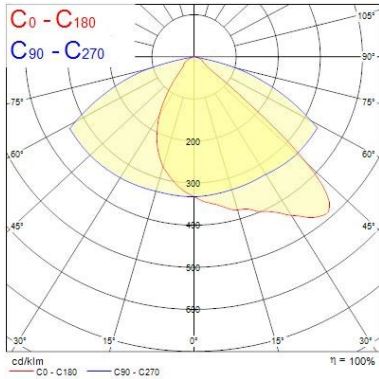

Sylveo LED 12000lm - Large

SYLVEO LED 12000LM ROAD ASYMMETRIC 4K DALI

0049144

Max. Luminaires per 16A C Breaker	6
Max. Luminaires per 20A C Breaker	8

Lifetime data

Lumen maintenance - L70 B50	50000
Lumen maintenance - L70 B20	42000
Lumen maintenance - L70 B10	39000
Lumen maintenance - L80 B50	49000
Lumen maintenance - L80 B20	33600
Lumen maintenance - L80 B10	31200
Lumen maintenance - L90 B50	22000
Lumen maintenance - L90 B20	18480
Lumen maintenance - L90 B10	17160
Average life (Nominal) (h)	50000

Physical data

Vertical Tilt (°)	200
Horizontal rotation (°)	180
Housing colour	RAL9006
IP rating	IP66
IK rating	IK08
Diffuser finish	Clear
Diffuser material	Glass
Nominal Product Length (mm)	98
Nominal Product Width (mm)	344
Nominal Product Height (mm)	392
Weight (kg)	8.31
Wind Area (m²)	0.117

Packaging

Single packaging type	Carton
Product EAN number	5410288491448
Packaging single length / height (cm)	52.7
Packaging single width (cm)	39.4
Packaging single depth (cm)	16.5
DUN14 (outer)	05410288491448
Units per outer package	1
Packaging outer length / height (cm)	52.7
Packaging outer width (cm)	39.4
Packaging outer depth (cm)	16.5

PHOTOMETRY

Sylveo LED 12000lm - Large SYLVEO LED 12000LM ROAD ASYMMETRIC 4K DALI 0049144

TECHNICAL DRAWINGS

SYLVANIA 0049144

This luminaire contains built in LED lamps.

A++
A+
A
B
C
D
E

} **LED**

The lamps cannot be changed in the luminaire.

874/2012