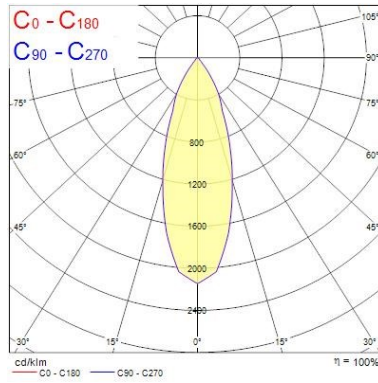

Optical data

Fixture luminous flux (lm)	1023
Luminaire efficacy (lm/W)	102
LOR (%)	100
Colour temperature (K)	4000
CRI (Ra)	85
Adjustable chromaticity	N
Beam Angle (°)	46
Distribution type	Direct

Electrical data

Lifetime data

Average life (Nominal) (h)	50000
-----------------------------------	-------

Physical data

Housing colour	Silver Trim
IP rating	IP20
IK rating	IK02
Diffuser finish	Silver Trim
Reflector finish	Aluminium
Nominal Product Height (mm)	72
Weight (kg)	0.39
Recessed Depth (mm)	72

Myriad V Residential LED - Housing only MYRDHS FL 4K PHDM SIL 2057977

Packaging outer depth (cm)

17.5

PHOTOMETRY

0.5	0.32	E(0°) E(C0)	17.6°	3781 3513
1.0	0.63	E(0°) E(C0)	17.6°	2195 952
1.5	0.95	E(0°) E(C0)	17.6°	978 424
2.0	1.27	E(0°) E(C0)	17.6°	549 238
2.5	1.59	E(0°) E(C0)	17.6°	351 153
3.0	1.90	E(0°) E(C0)	17.6°	244 109

Distance [m] Cone diameter [m] Illuminance [lx]

— C0 - C180 (Half beam angle: 35.2°)

TECHNICAL DRAWINGS

Dimensions (mm)

Myriad V Residential LED - Housing only MYRDHS FL 4K PHDM SIL 2057977

Concord 2057977