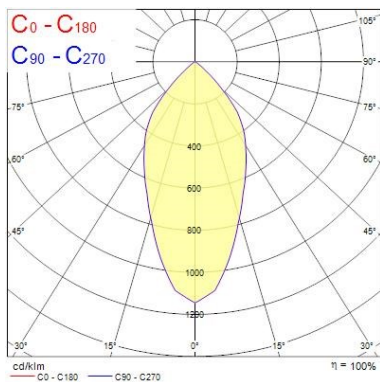

Optical data

Fixture luminous flux (lm)	1363
Luminaire efficacy (lm/W)	105
LOR (%)	100
Colour temperature (K)	4000
Light colour	Neutral White
CRI (Ra)	80
Colour Variation Initial (SDCM)	3
Beam Angle (°)	50
Photobiological Risk Group	RG1

Physical data

Housing colour	White
IP rating	IP20
IK rating	IK02
Reflector finish	Metallised
Nominal Product Width (mm)	95
Nominal Product Height (mm)	103
Weight (kg)	0.52
Recessed Depth (mm)	103

Packaging

PHOTOMETRY

Distance [m]	Cone diameter [m]	$E_{(0^\circ)}$ $E_{(CO)}$	$\theta_{(0^\circ)}$ $\theta_{(CO)}$	illuminance [lx]
0.5	0.46	6243 2238	24.8°	
1.0	0.92	1561 564	24.8°	
1.5	1.39	694 250	24.8°	
2.0	1.85	390 146	24.8°	
2.5	2.31	260 94	24.8°	
3.0	2.77	173 65	24.8°	