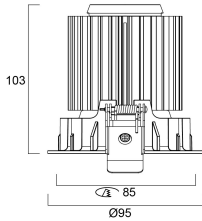

Expospot 50 fixed EXPOSPOT 50 FIXED RA80 4000K WB WHITE 0060206

TECHNICAL DRAWINGS

SYLVANIA 0060206

This luminaire contains built in LED lamps.

} **LED**

The lamps cannot be changed in the luminaire.

874/2012