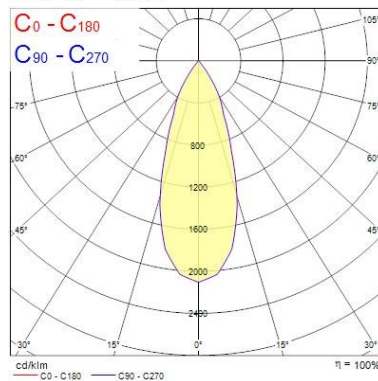

Oculo LED - Accessories

Oculo LED Wide Beam Reflector

3033451

Packaging

Single packaging type	Carton
Product EAN number	8711971334514
Packaging single length / height (cm)	17.5
Packaging single width (cm)	15.0
Packaging single depth (cm)	17.5
DUN14 (outer)	08711971334514
Units per outer package	1
Packaging outer length / height (cm)	17.5
Packaging outer width (cm)	15.0
Packaging outer depth (cm)	17.5

PHOTOMETRY