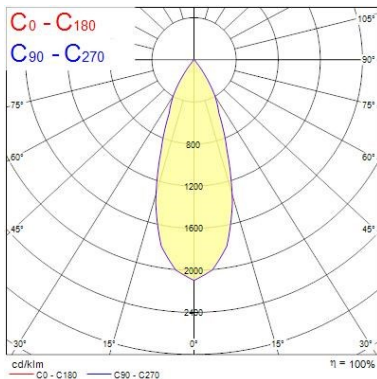

Oculo LED - Accessories

Oculo LED Wide Beam Reflector

3033451

Packaging

Single packaging type	Carton
Product EAN number	8711971334514
Packaging single length / height (cm)	17.5
Packaging single width (cm)	15.0
Packaging single depth (cm)	17.5
DUN14 (outer)	08711971334514
Units per outer package	1
Packaging outer length / height (cm)	17.5
Packaging outer width (cm)	15.0
Packaging outer depth (cm)	17.5

PHOTOMETRY