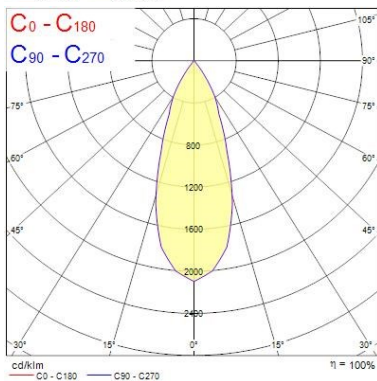

Oculo LED - Accessories

Oculo LED Wide Beam Reflector

3033451

Packaging

Single packaging type	Carton
Product EAN number	8711971334514
Packaging single length / height (cm)	17.5
Packaging single width (cm)	15.0
Packaging single depth (cm)	17.5
DUN14 (outer)	08711971334514
Units per outer package	1
Packaging outer length / height (cm)	17.5
Packaging outer width (cm)	15.0
Packaging outer depth (cm)	17.5

PHOTOMETRY