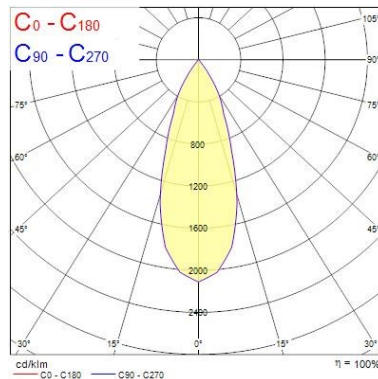

Oculo LED - Accessories

Oculo LED Wide Beam Reflector

3033451

Packaging

Single packaging type	Carton
Product EAN number	8711971334514
Packaging single length / height (cm)	17.5
Packaging single width (cm)	15.0
Packaging single depth (cm)	17.5
DUN14 (outer)	08711971334514
Units per outer package	1
Packaging outer length / height (cm)	17.5
Packaging outer width (cm)	15.0
Packaging outer depth (cm)	17.5

PHOTOMETRY