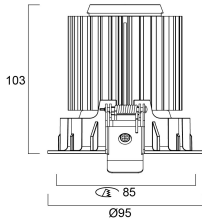

Expospot 50 fixed EXPOSPOT 50 FIXED RA80 4000K MB WHITE 0060205

TECHNICAL DRAWINGS

SYLVANIA 0060205

This luminaire contains built in LED lamps.

} **LED**

The lamps cannot be changed in the luminaire.

874/2012