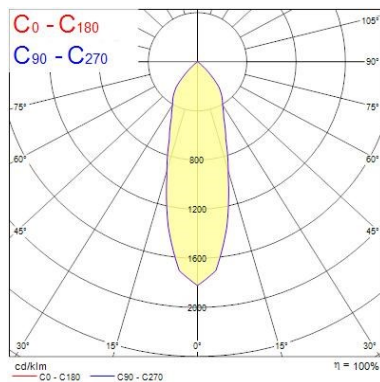

Expospot 50 fixed

EXPOSPOT 50 FIXED RA80 4000K MB WHITE
0060205

Lifetime data

Lumen maintenance - L70 B50	60000
Lumen maintenance - L70 B20	60000
Lumen maintenance - L70 B10	60000
Lumen maintenance - L80 B50	60000
Lumen maintenance - L80 B20	60000
Lumen maintenance - L80 B10	60000
Lumen maintenance - L90 B50	60000
Lumen maintenance - L90 B20	60000
Lumen maintenance - L90 B10	55000

Physical data

Housing colour	White
IP rating	IP20
IK rating	IK02
Reflector finish	Metallised
Nominal Product Width (mm)	95
Nominal Product Height (mm)	103
Weight (kg)	0.52
Recessed Depth (mm)	103

Packaging

Single packaging type	Carton
Product EAN number	5410288602059
Packaging single length / height (cm)	18.0
Packaging single width (cm)	18.0
Packaging single depth (cm)	16.0
DUN14 (outer)	05410288602059
Units per outer package	1
Packaging outer length / height (cm)	18.0
Packaging outer width (cm)	18.0
Packaging outer depth (cm)	16.0

PHOTOMETRY