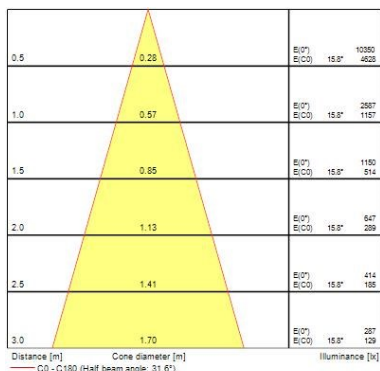

Expospot 50 fixed

EXPOSPOT 50 FIXED RA80 4000K MB WHITE
0060205

Lifetime data

Lumen maintenance - L70 B50	60000
Lumen maintenance - L70 B20	60000
Lumen maintenance - L70 B10	60000
Lumen maintenance - L80 B50	60000
Lumen maintenance - L80 B20	60000
Lumen maintenance - L80 B10	60000
Lumen maintenance - L90 B50	60000
Lumen maintenance - L90 B20	60000
Lumen maintenance - L90 B10	55000

Physical data

Housing colour	White
IP rating	IP20
IK rating	IK02
Reflector finish	Metallised
Nominal Product Width (mm)	95
Nominal Product Height (mm)	103
Weight (kg)	0.52
Recessed Depth (mm)	103

Packaging

Single packaging type	Carton
Product EAN number	5410288602059
Packaging single length / height (cm)	18.0
Packaging single width (cm)	18.0
Packaging single depth (cm)	16.0
DUN14 (outer)	05410288602059
Units per outer package	1
Packaging outer length / height (cm)	18.0
Packaging outer width (cm)	18.0
Packaging outer depth (cm)	16.0

PHOTOMETRY