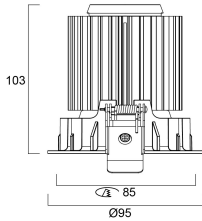

Expospot 50 fixed EXPOSPOT 50 FIXED RA80 3000K WB WHITE 0060203

TECHNICAL DRAWINGS

SYLVANIA 0060203

This luminaire contains built in LED lamps.

} **LED**

The lamps cannot be changed in the luminaire.

874/2012