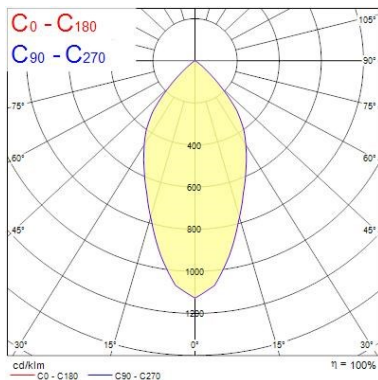

Expospot 50 fixed EXPOSPOT 50 FIXED RA80 3000K WB WHITE 0060203

Lifetime data

Lumen maintenance - L70 B50	60000
Lumen maintenance - L70 B20	60000
Lumen maintenance - L70 B10	60000
Lumen maintenance - L80 B50	60000
Lumen maintenance - L80 B20	60000
Lumen maintenance - L80 B10	60000
Lumen maintenance - L90 B50	60000
Lumen maintenance - L90 B20	60000
Lumen maintenance - L90 B10	55000

Physical data

Housing colour	White
IP rating	IP20
IK rating	IK02
Reflector finish	Metallised
Nominal Product Width (mm)	95
Nominal Product Height (mm)	103
Weight (kg)	0.52
Recessed Depth (mm)	103

Packaging

Single packaging type	Carton
Product EAN number	5410288602035
Packaging single length / height (cm)	18.0
Packaging single width (cm)	18.0
Packaging single depth (cm)	16.0
DUN14 (outer)	05410288602035
Units per outer package	1
Packaging outer length / height (cm)	18.0
Packaging outer width (cm)	18.0
Packaging outer depth (cm)	16.0

PHOTOMETRY

Distance [m]	Cone diameter [m]	E_v(0°) E_v(CO) [lx]	E_v(50.8°) E_v(C) [lx]
0.5	0.47	5547	2159
1.0	0.95	1402	540
1.5	1.42	600	240
2.0	1.90	388	150
2.5	2.37	234	90
3.0	2.85	162	60

Distance [m] Cone diameter [m] Illuminance [lx]
C0 - C180 (Half beam angle: 50.8°)