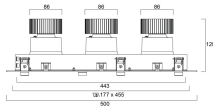

Oculo LED Square Trio

Oculo LED V2 Square Trio Neutral White - High Output

3032448

Packaging

Single packaging type	Carton
Product EAN number	8711971324485
Packaging single length / height (cm)	50.0
Packaging single width (cm)	30.0
Packaging single depth (cm)	20.0
DUN14 (outer)	08711971324485
Units per outer package	1
Packaging outer length / height (cm)	50.0
Packaging outer width (cm)	30.0
Packaging outer depth (cm)	20.0

TECHNICAL DRAWINGS