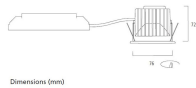

Lifetime data

Average life (Nominal) (h)	50000
-----------------------------------	-------

Physical data

Housing colour	Silver Trim
IP rating	IP20
IK rating	IK02
Diffuser finish	Silver Trim
Reflector finish	Aluminium
Nominal Product Height (mm)	72
Weight (kg)	0.39
Recessed Depth (mm)	72

Packaging

Single packaging type	Carton
Product EAN number	5025768579730
Packaging single length / height (cm)	17.5
Packaging single width (cm)	15.0
Packaging single depth (cm)	17.5
DUN14 (outer)	05025768579730
Units per outer package	1
Packaging outer length / height (cm)	17.5
Packaging outer width (cm)	15.0

Myriad V Residential LED - Housing only MYRDHS FL 3K PHDM SIL 2057973

Packaging outer depth (cm)

17.5

PHOTOMETRY

Distance [m]	Cone diameter [m]	E _{0°} [cd]	E _{18.9°} [cd]	E _{37.9°} [cd]
0.5	0.34	8074	3431	8074
1.0	0.68	2019	888	2019
1.5	1.03	897	381	897
2.0	1.37	505	214	505
2.5	1.71	332	137	332
3.0	2.05	224	96	224

Distance [m] Cone diameter [m] Illuminance [lx]

— C0 - C180 (Half beam angle: 37.9°)

TECHNICAL DRAWINGS

Dimensions (mm)

Myriad V Residential LED - Housing only MYRDHS FL 3K PHDM SIL 2057973

Concord 2057973