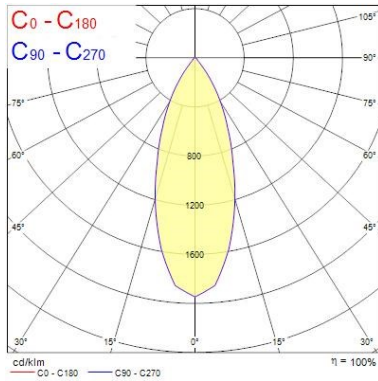

Optical data

Fixture luminous flux (lm)	1037
Luminaire efficacy (lm/W)	104
LOR (%)	100
Colour temperature (K)	3000
CRI (Ra)	85
Adjustable chromaticity	N
Beam Angle (°)	46
Distribution type	Direct

Electrical data

Lifetime data

Average life (Nominal) (h)	50000
-----------------------------------	-------

Physical data

Housing colour	Silver Trim
IP rating	IP20
IK rating	IK02
Diffuser finish	Silver Trim
Reflector finish	Aluminium
Nominal Product Height (mm)	72
Weight (kg)	0.39
Recessed Depth (mm)	72

Myriad V Residential LED - Housing only MYRDHS FL 3K PHDM SIL 2057973

Packaging outer depth (cm)

17.5

PHOTOMETRY

Distance [m]	Cone diameter [m]	E _{0°} [cd]	E _{18.9°} [cd]	E _{37.9°} [cd]
0.5	0.34	8074	3431	8074
1.0	0.68	2019	888	2019
1.5	1.03	897	381	897
2.0	1.37	505	214	505
2.5	1.71	332	137	332
3.0	2.05	224	96	224