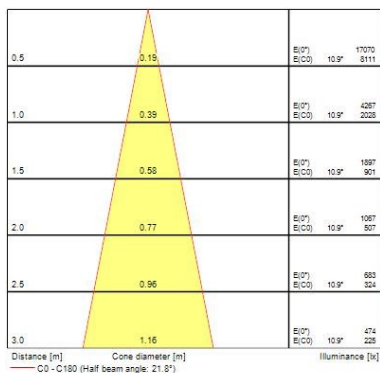

Expospot 50 fixed

EXPOSPOT 50 FIXED RA80 3000K NB WHITE
0060201

Lifetime data

Lumen maintenance - L70 B50	60000
Lumen maintenance - L70 B20	60000
Lumen maintenance - L70 B10	60000
Lumen maintenance - L80 B50	60000
Lumen maintenance - L80 B20	60000
Lumen maintenance - L80 B10	60000
Lumen maintenance - L90 B50	60000
Lumen maintenance - L90 B20	60000
Lumen maintenance - L90 B10	55000

Physical data

Housing colour	White
IP rating	IP20
IK rating	IK02
Reflector finish	Metallised
Nominal Product Width (mm)	95
Nominal Product Height (mm)	103
Weight (kg)	0.52
Recessed Depth (mm)	103

Packaging

Single packaging type	Carton
Product EAN number	5410288602011
Packaging single length / height (cm)	18.0
Packaging single width (cm)	18.0
Packaging single depth (cm)	16.0
DUN14 (outer)	05410288602011
Units per outer package	1
Packaging outer length / height (cm)	18.0
Packaging outer width (cm)	18.0
Packaging outer depth (cm)	16.0

PHOTOMETRY