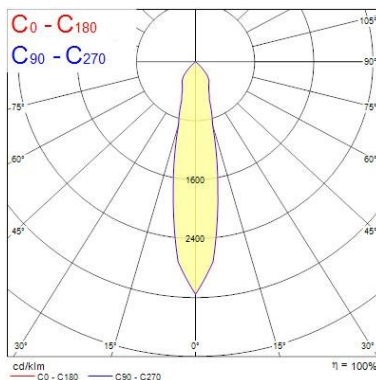

Expospot 50 fixed

EXPOSPOT 50 FIXED RA80 3000K NB WHITE
0060201

Lifetime data

Lumen maintenance - L70 B50	60000
Lumen maintenance - L70 B20	60000
Lumen maintenance - L70 B10	60000
Lumen maintenance - L80 B50	60000
Lumen maintenance - L80 B20	60000
Lumen maintenance - L80 B10	60000
Lumen maintenance - L90 B50	60000
Lumen maintenance - L90 B20	60000
Lumen maintenance - L90 B10	55000

Physical data

Housing colour	White
IP rating	IP20
IK rating	IK02
Reflector finish	Metallised
Nominal Product Width (mm)	95
Nominal Product Height (mm)	103
Weight (kg)	0.52
Recessed Depth (mm)	103

Packaging

Single packaging type	Carton
Product EAN number	5410288602011
Packaging single length / height (cm)	18.0
Packaging single width (cm)	18.0
Packaging single depth (cm)	16.0
DUN14 (outer)	05410288602011
Units per outer package	1
Packaging outer length / height (cm)	18.0
Packaging outer width (cm)	18.0
Packaging outer depth (cm)	16.0

PHOTOMETRY