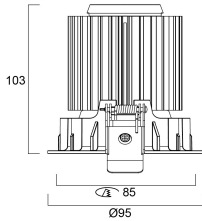

Expospot 50 fixed EXPOSPOT 50 FIXED RA80 3000K NB WHITE 0060201

TECHNICAL DRAWINGS

SYLVANIA 0060201

This luminaire contains built in LED lamps.

} **LED**

The lamps cannot be changed in the luminaire.

874/2012