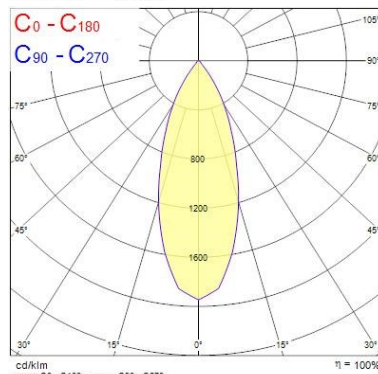

Optical data

Fixture luminous flux (lm)	1167
Luminaire efficacy (lm/W)	97
LOR (%)	100
Colour temperature (K)	2700
CRI (Ra)	85
Adjustable chromaticity	N
Beam Angle (°)	46
Distribution type	Direct
Luminous flux (emergency) (lm)	307
Emergency duration (h)	3

Lifetime data

Average life (Nominal) (h)	50000
----------------------------	-------

Physical data

Housing colour	Silver Trim
IP rating	IP20
IK rating	IK02
Diffuser finish	Silver Trim
Reflector finish	Aluminium
Nominal Product Height (mm)	72
Weight (kg)	1.39
Recessed Depth (mm)	72

MYRDHS FL 2.7K DALIEM SIL
2057972

DUN14 (outer)	05025768579723
Units per outer package	1
Packaging outer length / height (cm)	17.5
Packaging outer width (cm)	15.0
Packaging outer depth (cm)	17.5

PHOTOMETRY