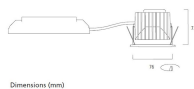

TECHNICAL DRAWINGS