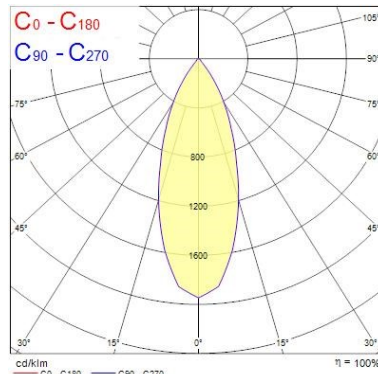

Optical data

Fixture luminous flux (lm)	1167
Luminaire efficacy (lm/W)	97
LOR (%)	100
Colour temperature (K)	2700
CRI (Ra)	85
Adjustable chromaticity	N
Beam Angle (°)	46
Distribution type	Direct
Luminous flux (emergency) (lm)	307
Emergency duration (h)	3

Lifetime data

Average life (Nominal) (h)	50000
----------------------------	-------

Physical data

Housing colour	Silver Trim
IP rating	IP20
IK rating	IK02
Diffuser finish	Silver Trim
Reflector finish	Aluminium
Nominal Product Height (mm)	72
Weight (kg)	1.39
Recessed Depth (mm)	72

MYRDHS FL 2.7K DALIEM SIL
2057972

DUN14 (outer)	05025768579723
Units per outer package	1
Packaging outer length / height (cm)	17.5
Packaging outer width (cm)	15.0
Packaging outer depth (cm)	17.5

PHOTOMETRY