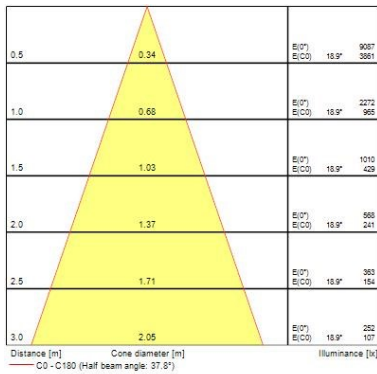

Optical data

Fixture luminous flux (lm)	1167
Luminaire efficacy (lm/W)	97
LOR (%)	100
Colour temperature (K)	2700
CRI (Ra)	85
Adjustable chromaticity	N
Beam Angle (°)	46
Distribution type	Direct
Luminous flux (emergency) (lm)	307
Emergency duration (h)	3

Lifetime data

Average life (Nominal) (h)	50000
----------------------------	-------

Physical data

Housing colour	Silver Trim
IP rating	IP20
IK rating	IK02
Diffuser finish	Silver Trim
Reflector finish	Aluminium
Nominal Product Height (mm)	72
Weight (kg)	1.39
Recessed Depth (mm)	72

MYRDHS FL 2.7K DALIEM SIL
2057972

DUN14 (outer)	05025768579723
Units per outer package	1
Packaging outer length / height (cm)	17.5
Packaging outer width (cm)	15.0
Packaging outer depth (cm)	17.5

PHOTOMETRY