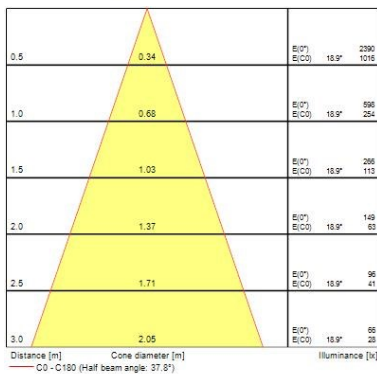

Optical data

Fixture luminous flux (lm)	1167
Luminaire efficacy (lm/W)	97
LOR (%)	100
Colour temperature (K)	2700
CRI (Ra)	85
Adjustable chromaticity	N
Beam Angle (°)	46
Distribution type	Direct
Luminous flux (emergency) (lm)	307
Emergency duration (h)	3

Lifetime data

Average life (Nominal) (h)	50000
----------------------------	-------

Physical data

Housing colour	Silver Trim
IP rating	IP20
IK rating	IK02
Diffuser finish	Silver Trim
Reflector finish	Aluminium
Nominal Product Height (mm)	72
Weight (kg)	1.39
Recessed Depth (mm)	72

MYRDHS FL 2.7K DALIEM SIL
2057972

DUN14 (outer)	05025768579723
Units per outer package	1
Packaging outer length / height (cm)	17.5
Packaging outer width (cm)	15.0
Packaging outer depth (cm)	17.5

PHOTOMETRY