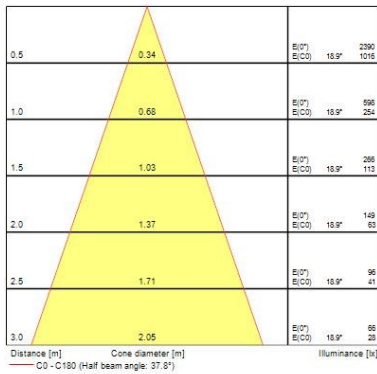

Myriad V Residential LED - Housing only

MYRDHS FL 2.7K PHDMEM SIL
2057971

DUN14 (outer)	05025768579716
Units per outer package	1
Packaging outer length / height (cm)	17.5
Packaging outer width (cm)	15.0
Packaging outer depth (cm)	17.5

PHOTOMETRY

TECHNICAL DRAWINGS