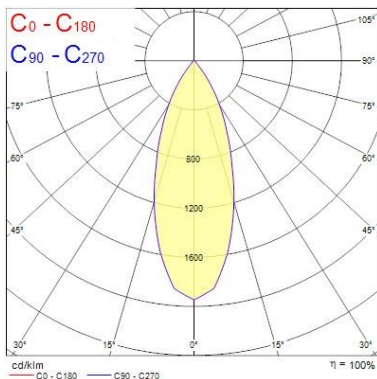

### Optical data

Fixture luminous flux (lm)	1167
Luminaire efficacy (lm/W)	97
LOR (%)	100
Colour temperature (K)	2700
CRI (Ra)	85
Adjustable chromaticity	N
Beam Angle (°)	46
Distribution type	Direct
Luminous flux (emergency) (lm)	307
Emergency duration (h)	3

### PHOTOMETRY