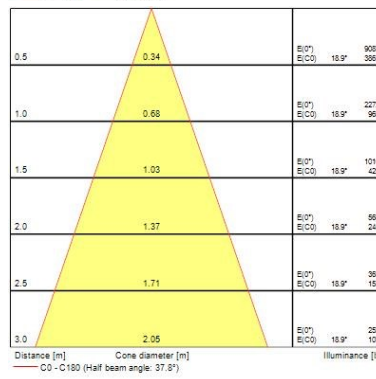

### Optical data

Fixture luminous flux (lm)	1167
Luminaire efficacy (lm/W)	97
LOR (%)	100
Colour temperature (K)	2700
CRI (Ra)	85
Adjustable chromaticity	N
Beam Angle (°)	46
Distribution type	Direct
Luminous flux (emergency) (lm)	307
Emergency duration (h)	3

### Physical data

Housing colour	Silver Trim
IP rating	IP20
IK rating	IK02
Diffuser finish	Silver Trim
Reflector finish	Aluminium
Nominal Product Height (mm)	72
Weight (kg)	1.39
Recessed Depth (mm)	72

### PHOTOMETRY