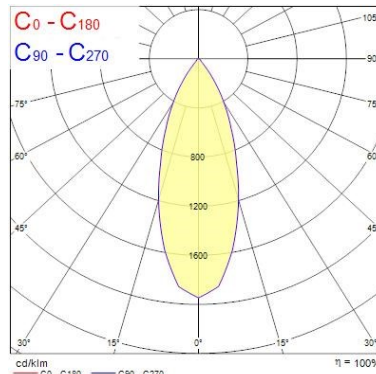

### Optical data

Fixture luminous flux (lm)	1167
Luminaire efficacy (lm/W)	97
LOR (%)	100
Colour temperature (K)	2700
CRI (Ra)	85
Adjustable chromaticity	N
Beam Angle (°)	46
Distribution type	Direct
Luminous flux (emergency) (lm)	307
Emergency duration (h)	3

### Physical data

Housing colour	Silver Trim
IP rating	IP20
IK rating	IK02
Diffuser finish	Silver Trim
Reflector finish	Aluminium
Nominal Product Height (mm)	72
Weight (kg)	1.39
Recessed Depth (mm)	72

### PHOTOMETRY