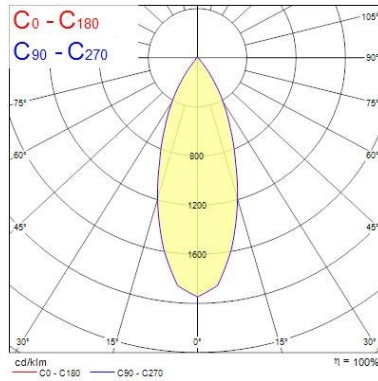

Myriad V Residential LED - Housing only

MYRDHS FL 2.7K PHDM SIL
2057969

Mount	Ceiling recessed
Environment	Integral
General application	Museums & Galleries, Office, Retail, Residential & Consumer
Operating temperature rated (°C)	25
Certifications	EUNEW008
ETIM Class	EC001744

Optical data

Fixture luminous flux (lm)	1167
Luminaire efficacy (lm/W)	117
LOR (%)	100
Colour temperature (K)	2700
CRI (Ra)	85
Adjustable chromaticity	N
Beam Angle (°)	46
Distribution type	Direct

Electrical data

Total power consumption (W)	10
Mains voltage (V)	230-240V~
Electrical protection	Class II
Control gear type	Electronic
Minimum dimming level (%)	10
Drive current (mA)	250
Nominal Frequency (Hz)	50/60Hz

Lifetime data

Average life (Nominal) (h)	50000

Physical data

Housing colour	Silver Trim
IP rating	IP20
IK rating	IK02
Diffuser finish	Silver Trim
Reflector finish	Aluminium
Nominal Product Height (mm)	72
Weight (kg)	0.39
Recessed Depth (mm)	72

Packaging

Single packaging type	Carton
Product EAN number	5025768579693
Packaging single length / height (cm)	17.5
Packaging single width (cm)	15.0
Packaging single depth (cm)	17.5
DUN14 (outer)	05025768579693
Units per outer package	1
Packaging outer length / height (cm)	17.5
Packaging outer width (cm)	15.0

Myriad V Residential LED - Housing only MYRDHS FL 2.7K PHDM SIL 2057969

Packaging outer depth (cm)

17.5

PHOTOMETRY

TECHNICAL DRAWINGS