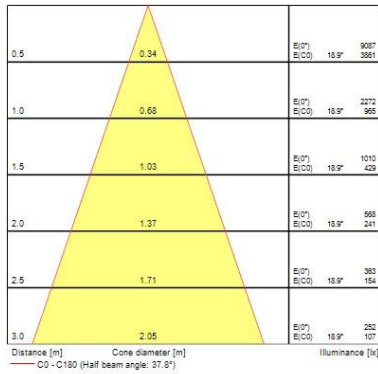

Myriad V Residential LED - Housing only

MYRDHS FL 2.7K PHDM SIL
2057969

Mount	Ceiling recessed
Environment	Integral
General application	Museums & Galleries, Office, Retail, Residential & Consumer
Operating temperature rated (°C)	25
Certifications	EUNEW008
ETIM Class	EC001744

Optical data

Fixture luminous flux (lm)	1167
Luminaire efficacy (lm/W)	117
LOR (%)	100
Colour temperature (K)	2700
CRI (Ra)	85
Adjustable chromaticity	N
Beam Angle (°)	46
Distribution type	Direct

Electrical data

Total power consumption (W)	10
Mains voltage (V)	230-240V~
Electrical protection	Class II
Control gear type	Electronic
Minimum dimming level (%)	10
Drive current (mA)	250
Nominal Frequency (Hz)	50/60Hz

Lifetime data

Average life (Nominal) (h)	50000

Physical data

Housing colour	Silver Trim
IP rating	IP20
IK rating	IK02
Diffuser finish	Silver Trim
Reflector finish	Aluminium
Nominal Product Height (mm)	72
Weight (kg)	0.39
Recessed Depth (mm)	72

Packaging

Single packaging type	Carton
Product EAN number	5025768579693
Packaging single length / height (cm)	17.5
Packaging single width (cm)	15.0
Packaging single depth (cm)	17.5
DUN14 (outer)	05025768579693
Units per outer package	1
Packaging outer length / height (cm)	17.5
Packaging outer width (cm)	15.0

Myriad V Residential LED - Housing only MYRDHS FL 2.7K PHDM SIL 2057969

Packaging outer depth (cm)

17.5

PHOTOMETRY

TECHNICAL DRAWINGS