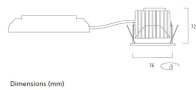

Lifetime data

| | |
|-----------------------------------|-------|
| Average life (Nominal) (h) | 50000 |
|-----------------------------------|-------|

Physical data

| | |
|------------------------------------|-------------|
| Housing colour | Silver Trim |
| IP rating | IP20 |
| IK rating | IK02 |
| Diffuser finish | Silver Trim |
| Reflector finish | Aluminium |
| Nominal Product Height (mm) | 72 |
| Weight (kg) | 0.39 |
| Recessed Depth (mm) | 72 |

Packaging

| | |
|--|----------------|
| Single packaging type | Carton |
| Product EAN number | 5025768579693 |
| Packaging single length / height (cm) | 17.5 |
| Packaging single width (cm) | 15.0 |
| Packaging single depth (cm) | 17.5 |
| DUN14 (outer) | 05025768579693 |
| Units per outer package | 1 |
| Packaging outer length / height (cm) | 17.5 |
| Packaging outer width (cm) | 15.0 |

Myriad V Residential LED - Housing only MYRDHS FL 2.7K PHDM SIL 2057969

Packaging outer depth (cm)

17.5

PHOTOMETRY

TECHNICAL DRAWINGS

Myriad V Residential LED - Housing only MYRDHS FL 2.7K PHDM SIL 2057969